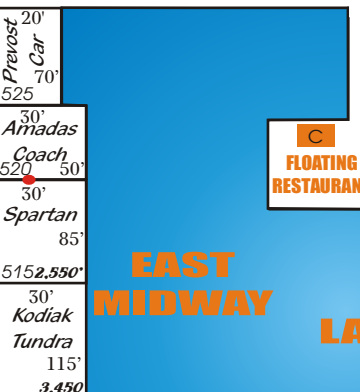

103' 17.510'
170' 855'
110' Gulf Stream 190'
80' 25,100'
170' 80' 865'
SunnyBrook RV 13,600'
80' 880'
90' Forest River 7,200'
80' 895'
Four Winds Int'l 120'

20' 70' Outlaw 560
20' 585 129' 54' 555'
Jayco 93' 93' 22,497'
198' 81' 12,858'
105' 76' 21' 29' 50'
179'
134' Itasca 134' 23,383'
575 170'
70' Four Winds Int'l 66' 540
166'
75' Coachmen 12,375' 165' 535'
165'
90' Coachmen 14,850' 530

Blue Parking

NORTH MIDWAY

Yellow Parking

RESTROOMS
50' Liberty Coach 148'
60' Ford Chassis
60' Coleman by FTCA
50' Airstream 148'
24' Newell 200
7,400' 155
Workhorse 145
Freightliner 135
8,880' 120
7,400' 100

EXPO HALL

Orient Road

EAST MIDWAY

LAKESIDE EAST

LAKESIDE SOUTH

SUPPLIERS BUILDING

ENTRANCE
50' Marathon Coach 160
60' Hi-Lo 98' 5,880'
60' Foretravel 98' 5,880'
50' Featherlite Coaches 150'
50' Haulmark 167
52' Parliament 130
7,500' 105
RESTROOMS