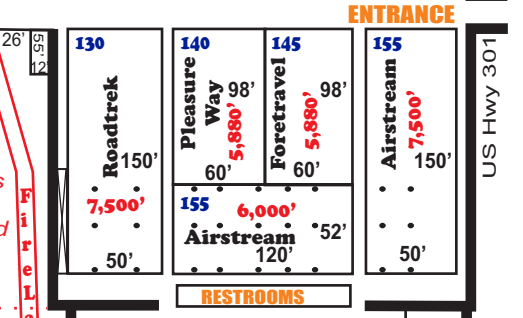

North Perimeter Rd

Perimeter Road

NORTH MIDWAY

Emergency Entrance

Blue Parking

Walkway to Blue Parking Exhibitor Only

EAST MIDWAY

LAKESIDE EAST

January 16 - 21, 2018

EXPO HALL Yellow Parking

2018 Working

*This map is NOT to scale.

As of 08-16-17

Red Parking

White Parking

SPECIAL EVENT CENTER

US Hwy 301