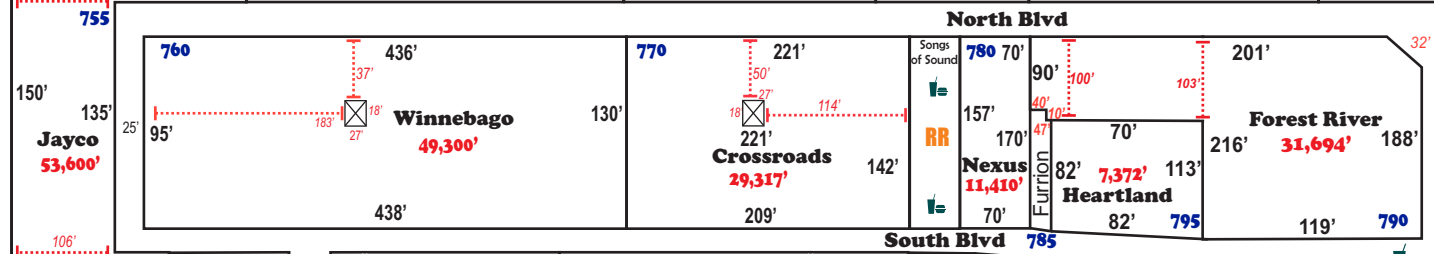

North Perimeter Rd

Perimeter Road

NORTH MIDWAY

Emergency Entrance

Blue Parking

Walkway to Blue Parking Exhibitor Only

EAST MIDWAY

LAKESIDE EAST

January 16 - 21, 2018

EXPO HALL Yellow Parking

2018 Working

*This map is NOT to scale.

As of 08-16-17

Red Parking

White Parking

SPECIAL EVENT CENTER

US Hwy 301