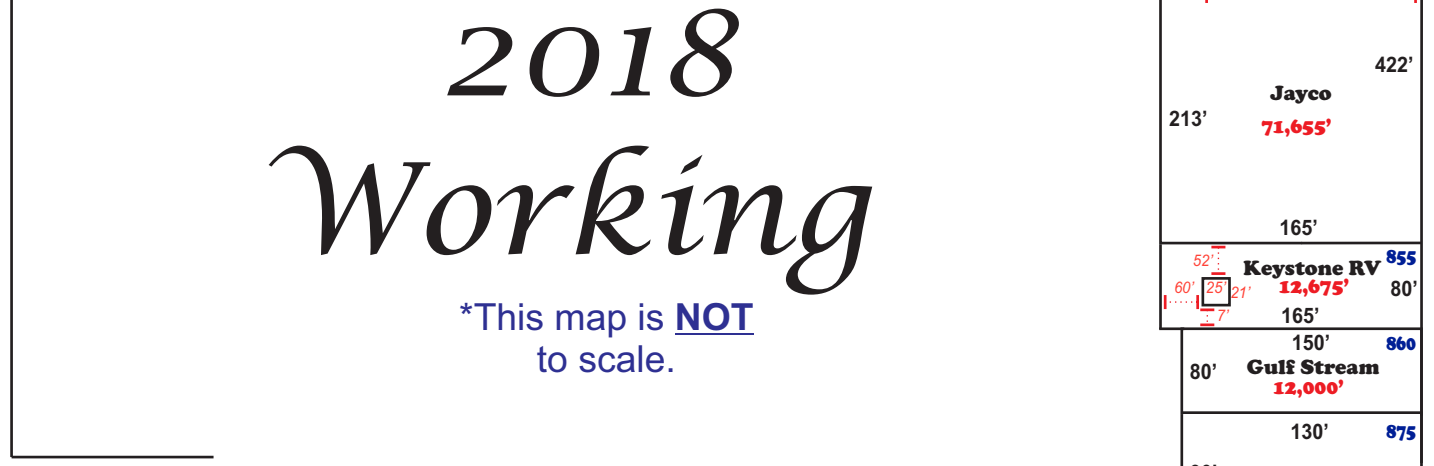

North Perimeter Rd

Perimeter Road

NORTH MIDWAY

Emergency Entrance

Blue Parking

Walkway to Blue Parking Exhibitor Only

EAST MIDWAY

LAKESIDE EAST

January 16 - 21, 2018

EXPO HALL Yellow Parking

2018 Working

*This map is NOT to scale.

As of 08-16-17

Red Parking

White Parking

SPECIAL EVENT CENTER

US Hwy 301