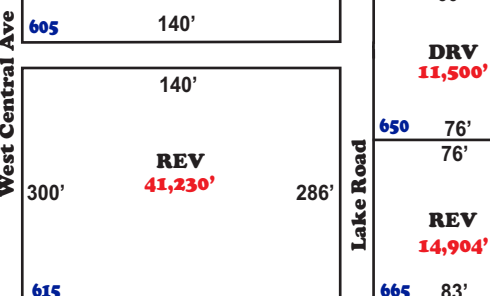

North Perimeter Rd

Perimeter Road

NORTH MIDWAY

Emergency Entrance

Blue Parking

Walkway to Blue Parking Exhibitor Only

EAST MIDWAY

LAKESIDE EAST

January 16 - 21, 2018

EXPO HALL Yellow Parking

2018 Working

*This map is NOT to scale.

As of 08-16-17

Red Parking

White Parking

SPECIAL EVENT CENTER

US Hwy 301