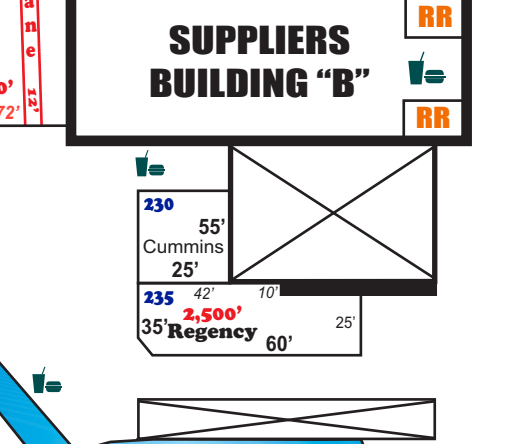

North Perimeter Rd

Perimeter Road

NORTH MIDWAY

Emergency Entrance

Blue Parking

Walkway to Blue Parking Exhibitor Only

EAST MIDWAY

LAKESIDE EAST

January 16 - 21, 2018

EXPO HALL Yellow Parking

2018 Working

*This map is NOT to scale.

As of 08-16-17

Red Parking

White Parking

SPECIAL EVENT CENTER