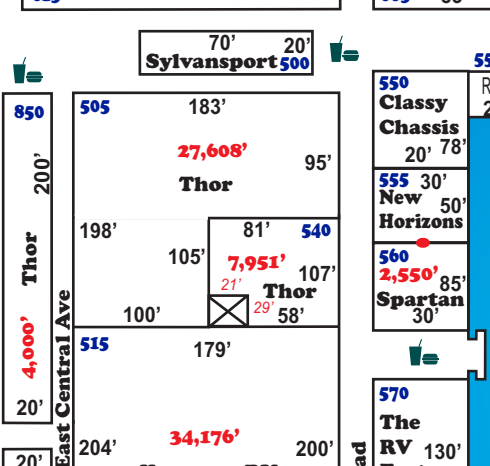

North Perimeter Rd

Perimeter Road

NORTH MIDWAY

Emergency Entrance

Blue Parking

Walkway to Blue Parking Exhibitor Only

EAST MIDWAY

LAKESIDE EAST

January 16 - 21, 2018

EXPO HALL Yellow Parking

2018 Working

*This map is NOT to scale.

As of 08-16-17

Red Parking

White Parking

SPECIAL EVENT CENTER

US Hwy 301