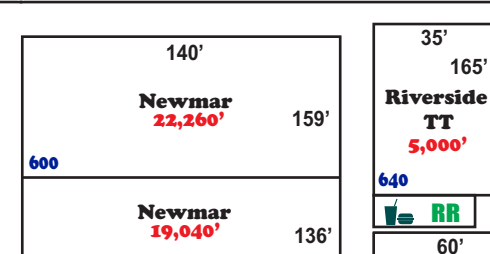

North Perimeter Rd

Perimeter Road

NORTH MIDWAY

Emergency Entrance

Blue Parking

Walkway to Blue Parking Exhibitor Only

EAST MIDWAY

LAKESIDE EAST