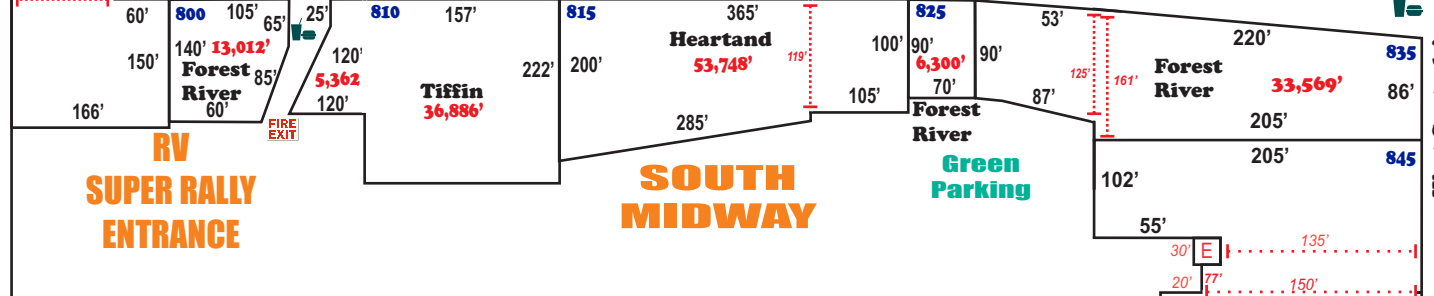

North Perimeter Rd

Perimeter Road

NORTH MIDWAY

Emergency Entrance

Blue Parking

Walkway to Blue Parking Exhibitor Only

EAST MIDWAY

LAKESIDE EAST

January 16 - 21, 2018

EXPO HALL Yellow Parking

2018 Working

*This map is NOT to scale.

As of 08-16-17

Red Parking

White Parking

SPECIAL EVENT CENTER

US Hwy 301