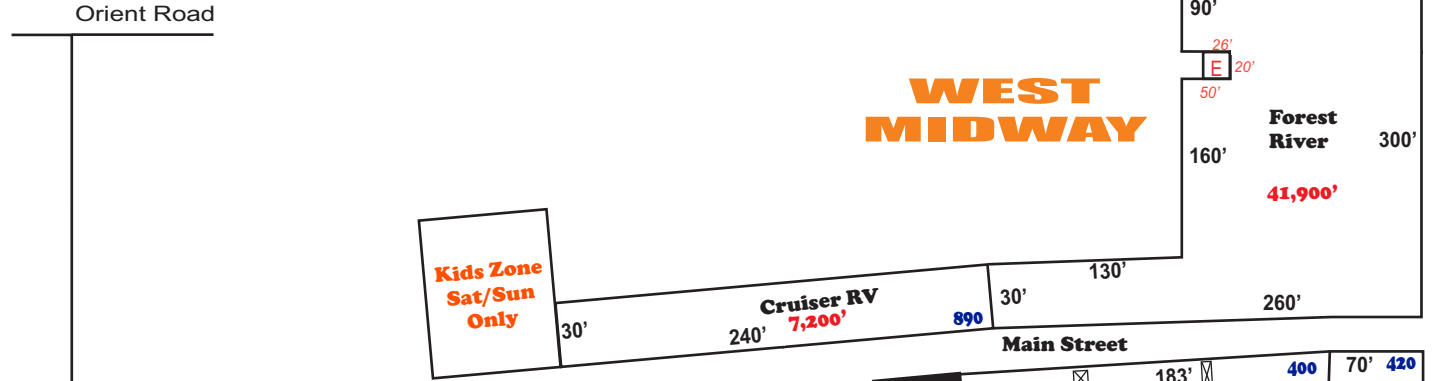

North Perimeter Rd

Perimeter Road

NORTH MIDWAY

Emergency Entrance

Blue Parking

Walkway to Blue Parking Exhibitor Only

EAST MIDWAY

LAKESIDE EAST

US Hwy 301