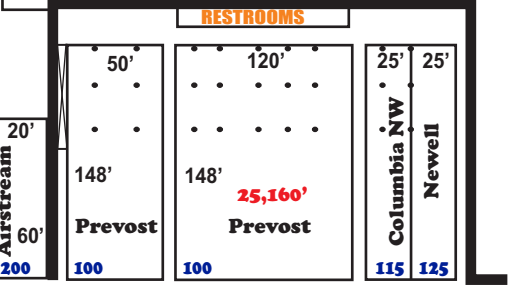

January 16 - 21, 2018

EXPO HALL Yellow Parking

2018 Working

*This map is NOT to scale.

As of 08-16-17

Red Parking

White Parking

SPECIAL EVENT CENTER