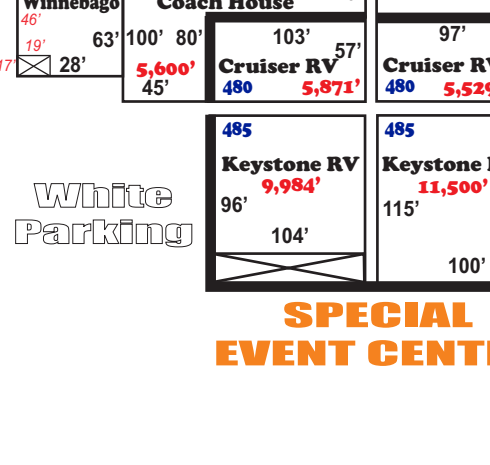

North Perimeter Rd

Perimeter Road

NORTH MIDWAY

Emergency Entrance

Blue Parking

Walkway to Blue Parking Exhibitor Only

EAST MIDWAY

LAKESIDE EAST

January 16 - 21, 2018

EXPO HALL Yellow Parking

2018 Working

*This map is NOT to scale.

As of 08-16-17

Red Parking

White Parking

SPECIAL EVENT CENTER

US Hwy 301