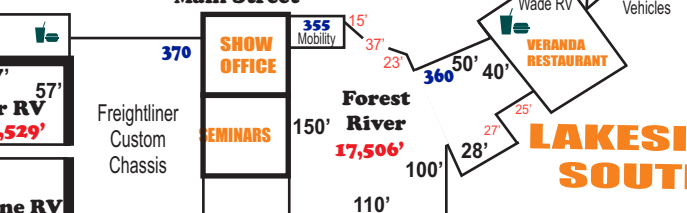

North Perimeter Rd

Perimeter Road

NORTH MIDWAY

Emergency Entrance

Blue Parking

Walkway to Blue Parking Exhibitor Only

EAST MIDWAY

LAKESIDE EAST

January 16 - 21, 2018

EXPO HALL Yellow Parking

2018 Working

*This map is NOT to scale.

As of 08-16-17

Red Parking

White Parking

SPECIAL EVENT CENTER

US Hwy 301