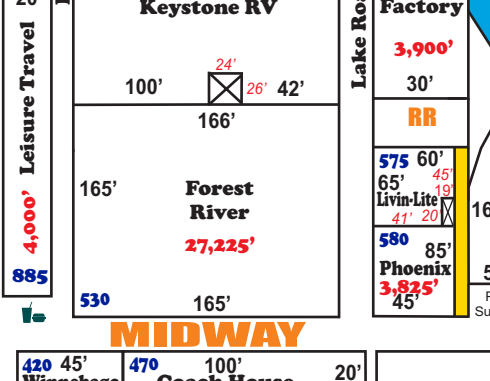

North Perimeter Rd

Perimeter Road

NORTH MIDWAY

Emergency Entrance

Blue Parking

Walkway to Blue Parking Exhibitor Only

EAST MIDWAY

LAKESIDE EAST

January 16 - 21, 2018

EXPO HALL Yellow Parking

2018 Working

*This map is NOT to scale.

As of 08-16-17

Red Parking

White Parking

SPECIAL EVENT CENTER

US Hwy 301