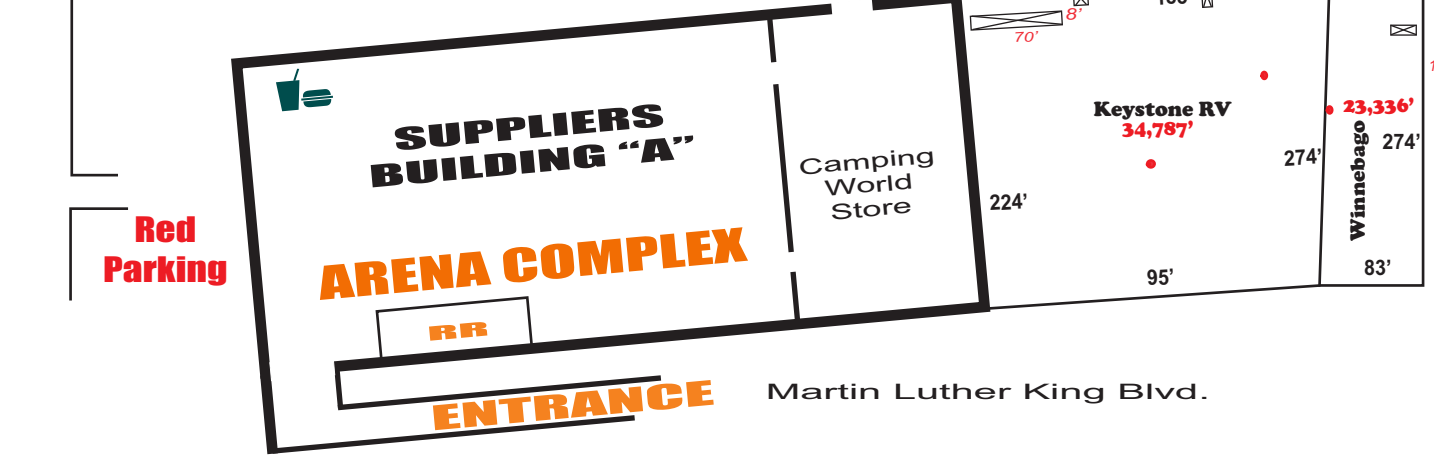

North Perimeter Rd

Perimeter Road

NORTH MIDWAY

Emergency Entrance

Blue Parking

Walkway to Blue Parking Exhibitor Only

EAST MIDWAY

LAKESIDE EAST

January 16 - 21, 2018

EXPO HALL Yellow Parking

2018 Working

*This map is NOT to scale.

As of 08-16-17

Red Parking

White Parking

SPECIAL EVENT CENTER

US Hwy 301