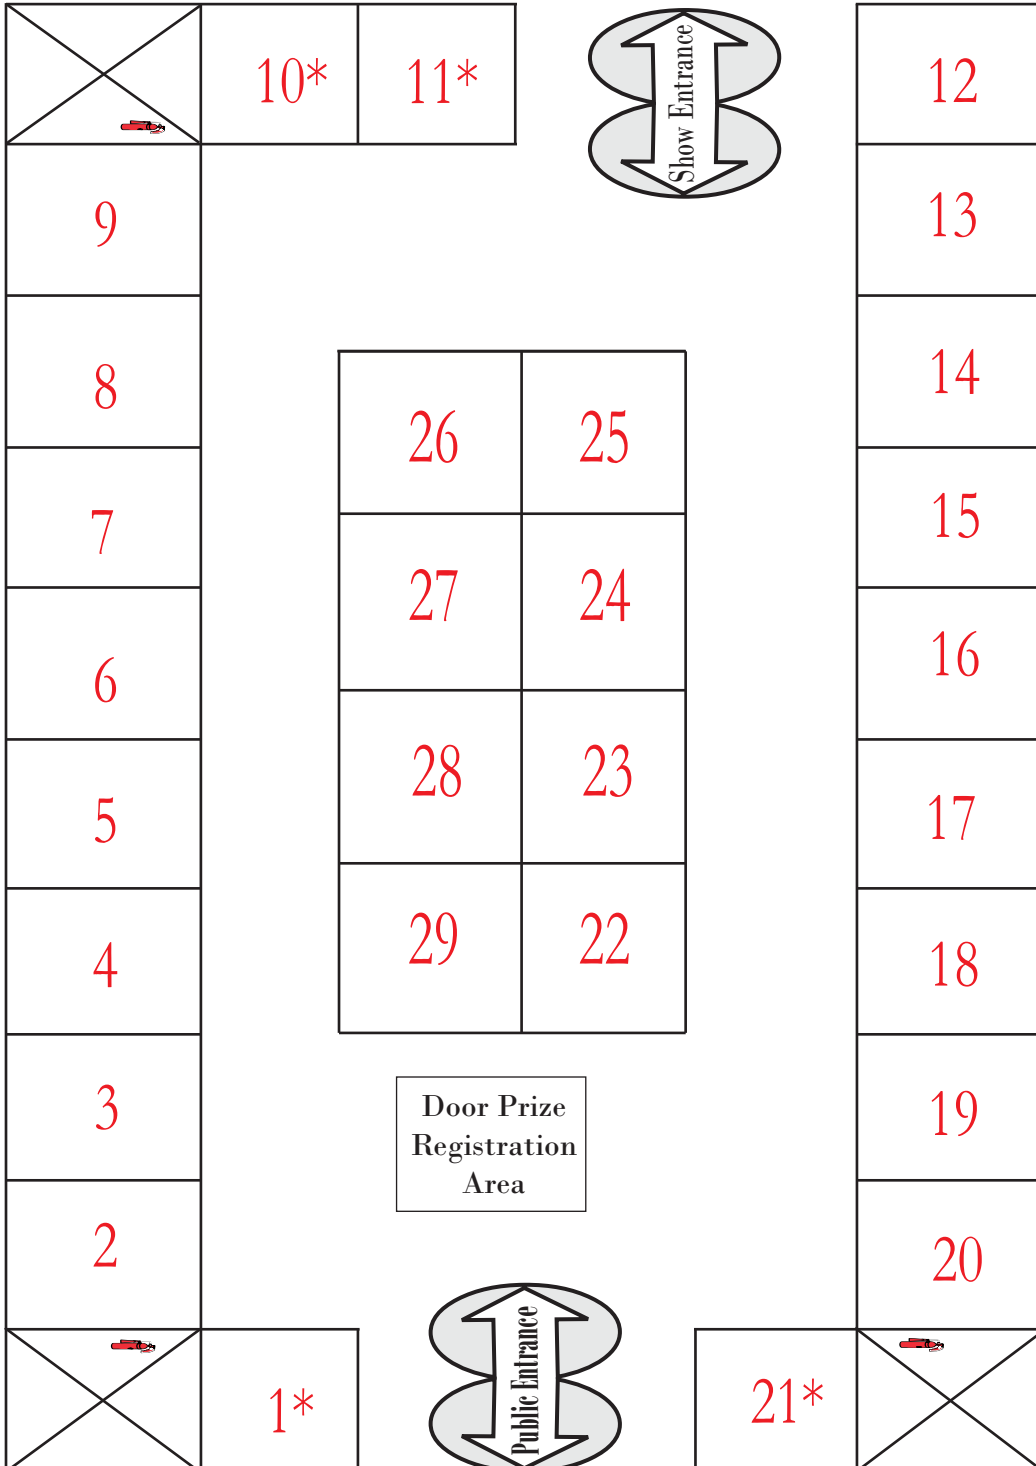

Ft Myers RV Show

Supplier Draw Map

January 23 - January 26, 2025

JetBlue Park, Ft Myers

Map is NOT to scale
as of 12/4/2024

1. Uncommon USA
2. Fantasy RV Tours
3. Fantasy RV Tours
4. Cellular Sales
5. Cellular Sales
6. Crystal U Park
7. Leafilter
8. Euroshine USA
9. Euroshine USA
10. Olde Florida Motor Coach Resort
11. Olde Florida Motor Coach Resort
12. Passport America
13. MD Essence CBD
14. Elite RV
15. Elite RV
16. Certified RV Repair
17. Anderson Brochure Distribution
18. Anderson Brochure Distribution
19. Camping Signs
20. RV Roofing Solutions
21. Blue Ridge & Smoky Mountains
22. Cricket Mini Golf Carts
23. Cricket Mini Golf Carts
24. Adventure Caravans
25. Adventure Caravans
26. Leather Medic
27. Leather Medic
28. Cricket Mini Golf Carts
29. Cricket Mini Golf Carts

*Booths 1, 10, 11 & 21 are
10' Frontage x 8' Depth