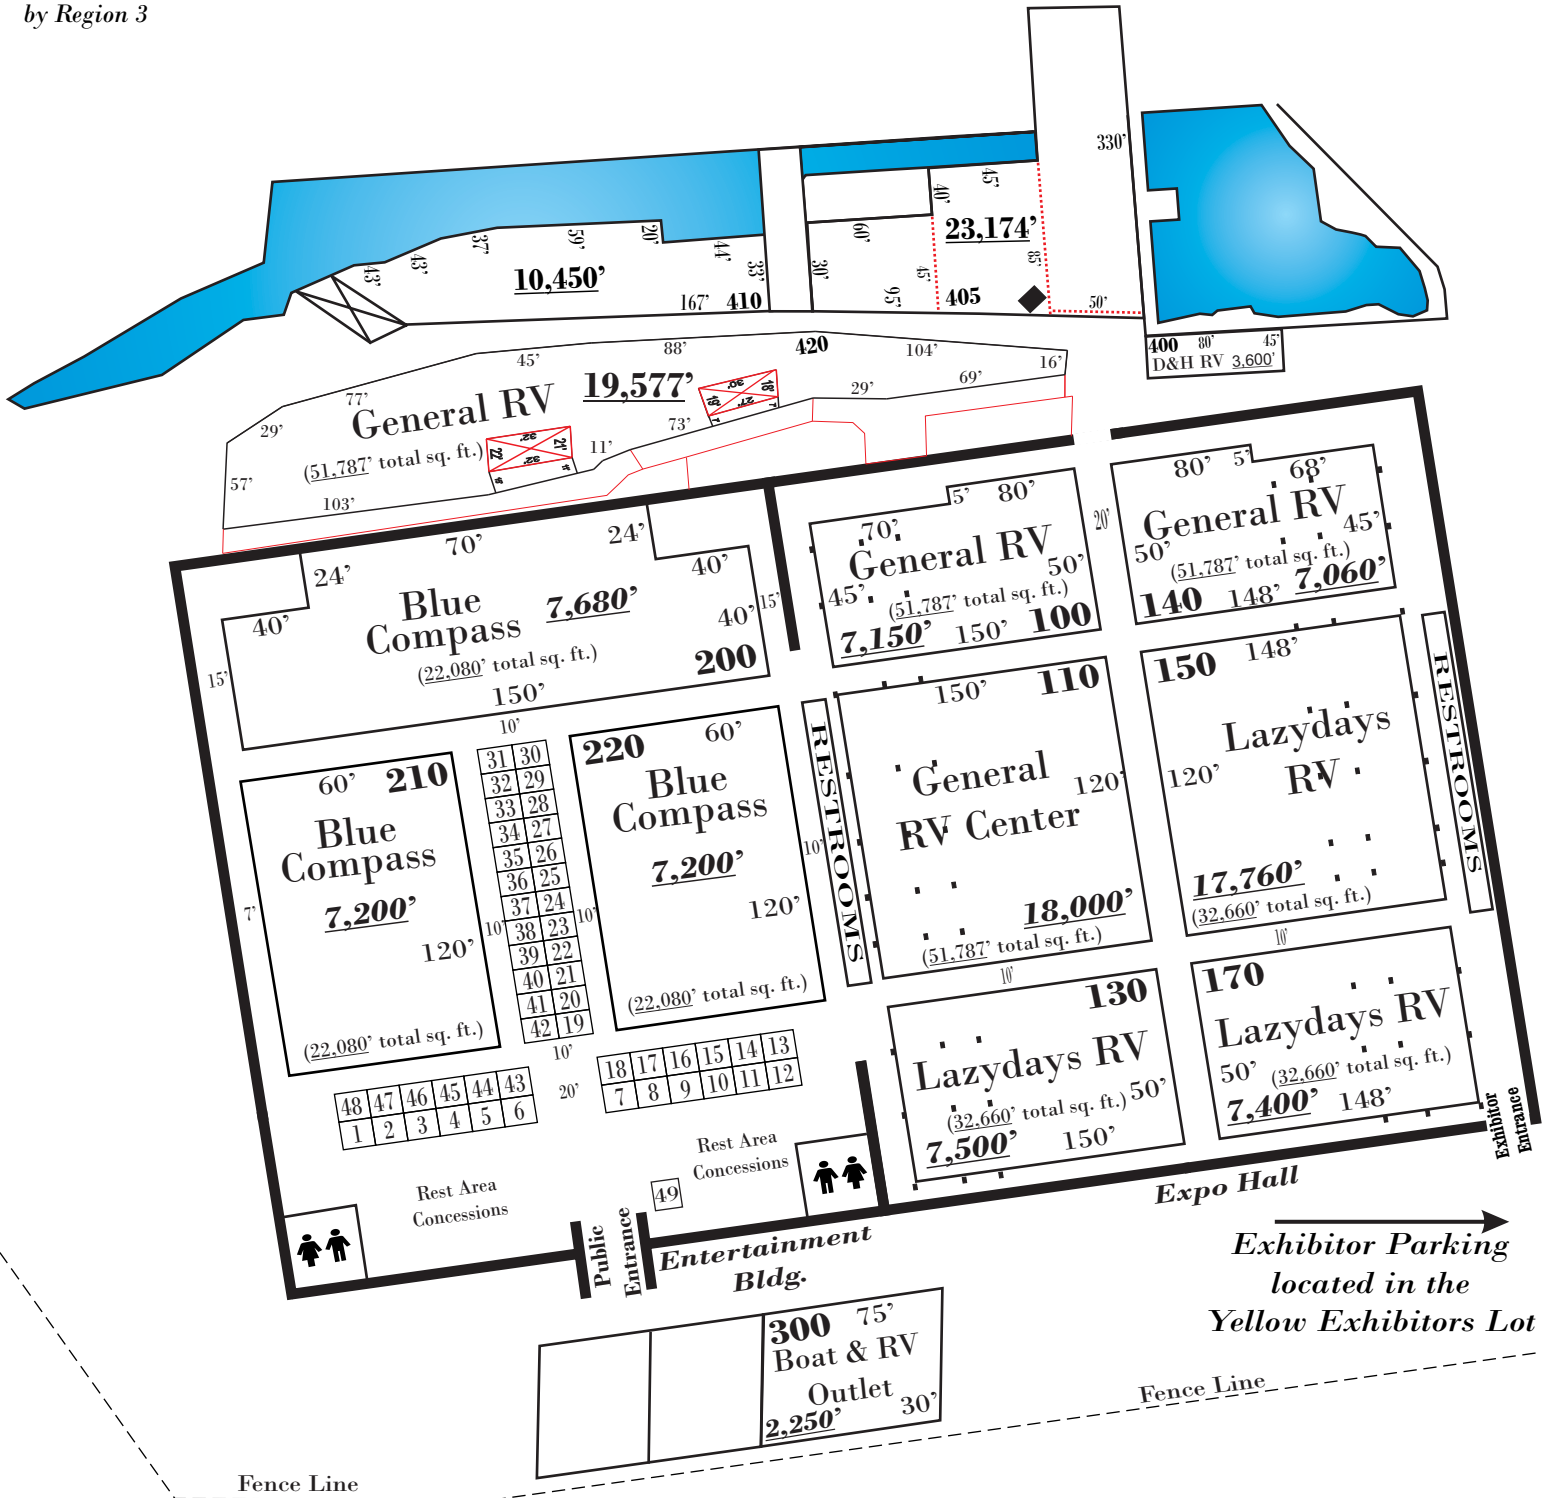

Sponsored by Region 3

Tampa Bay Summer RV Show

June 18 - 21, 2026

Florida State Fairgrounds

Map NOT to scale

Total Square Footage - 146,001'

(Inside - 86,950'

Outside - 59,051')