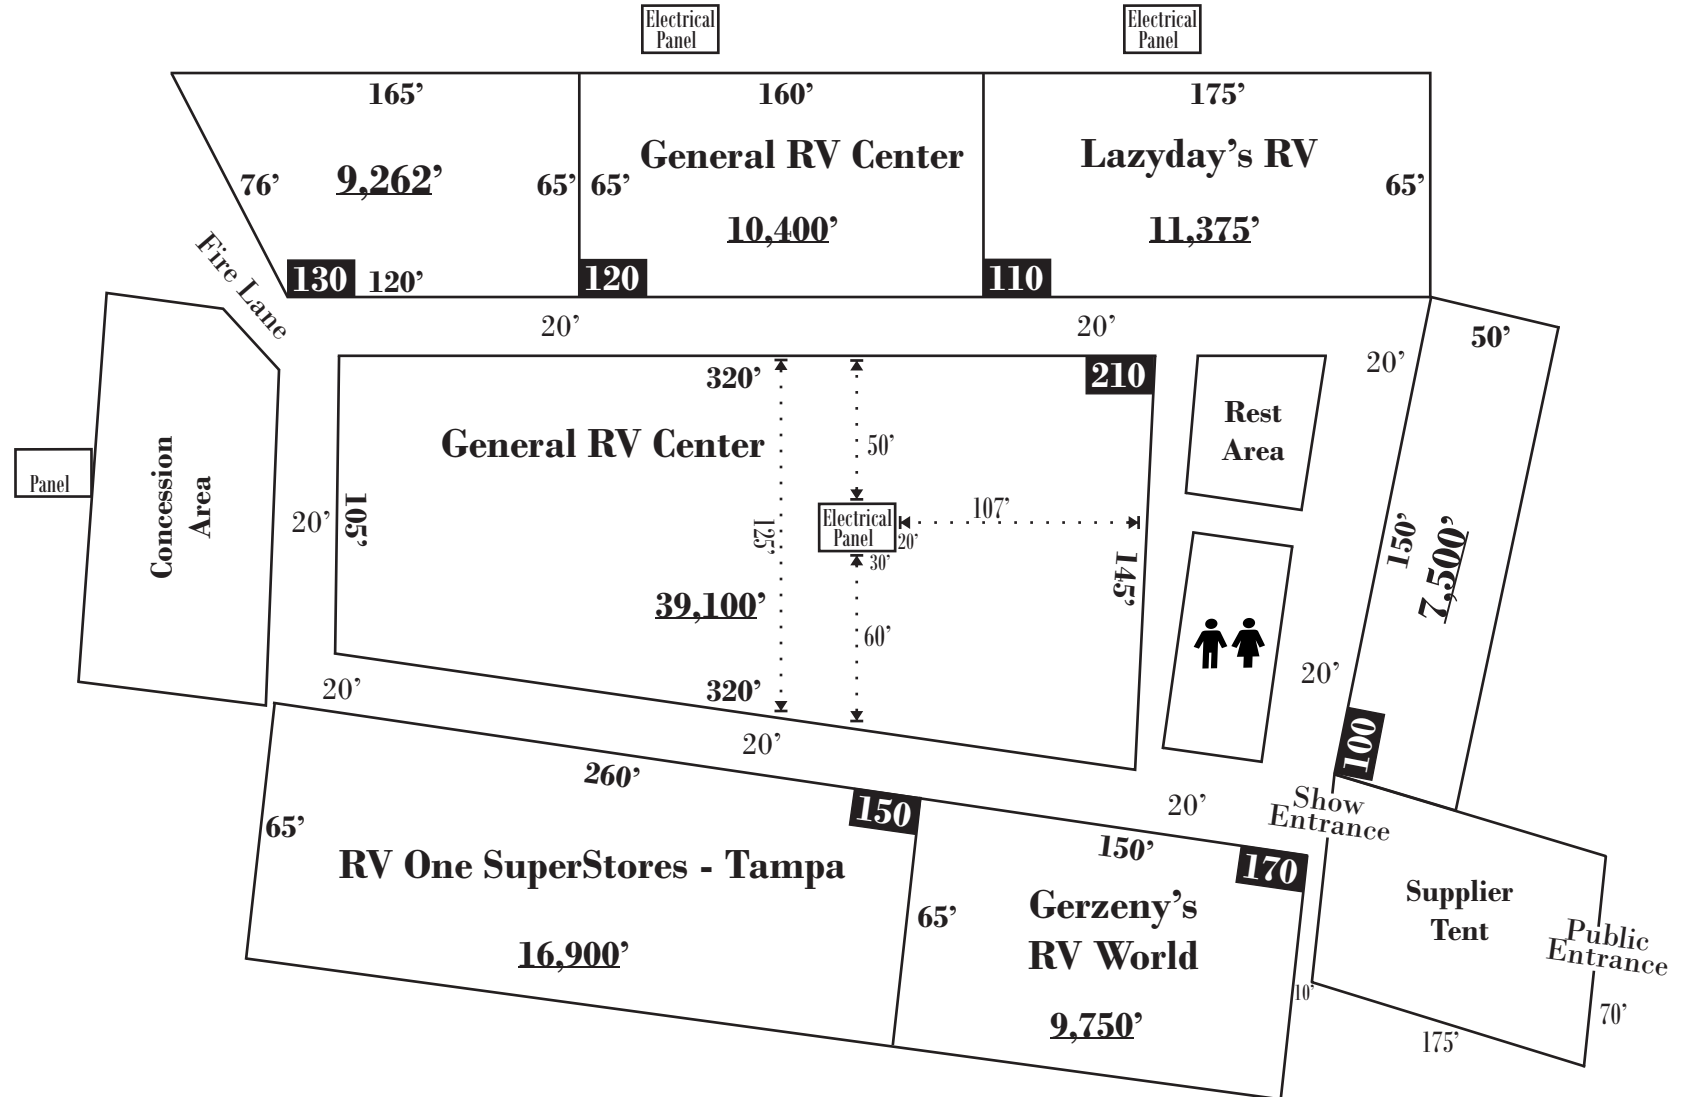

# 2021 Tampa Bay Fall RV Show

November 11 - 14, 2021

Florida State Fairgrounds, Tampa

Map NOT to scale

Total Square Footage - 104,287'

As of October 1, 2021