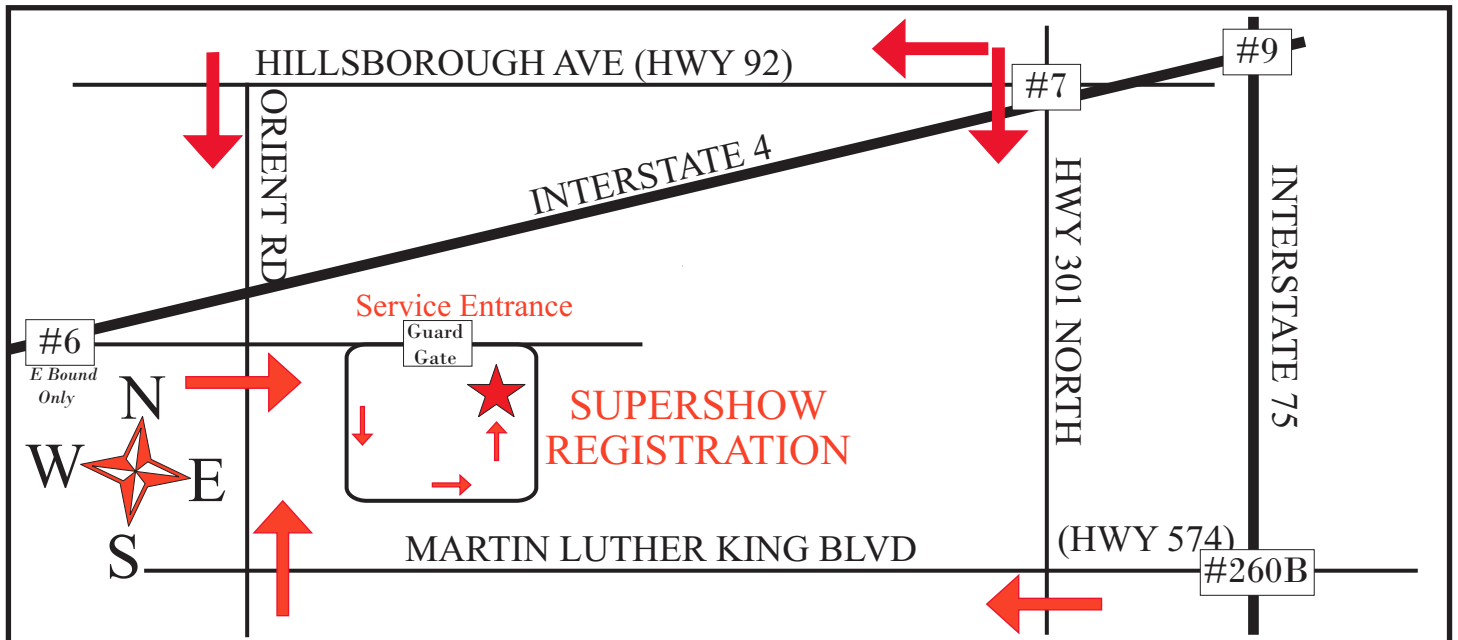

DRIVING INSTRUCTIONS

2022 FLORIDA RV SUPERSHOW

January 18 - 23, 2022

Florida State Fairgrounds Service Entrance
5025 Orient Road, Tampa, Florida 33610

Registration Office Hours:

January 3, 2022 - January 24, 2022

8:00 AM - 5:00 PM

Credentials may be obtained beginning on
Saturday, January 15

The Florida State Fairgrounds is located on the SW corner of
Interstate 4 & Highway 301

All Exhibitors must enter through Orient Road entrance ONLY

Please **DO NOT** to take Interstate 275,
stay on Interstate 75.

Exhibitors: Must be in set-up process by 3:00 PM,
Monday, January 17th to maintain your booth.

Call FRVTA (800) 330-7882 with any questions.