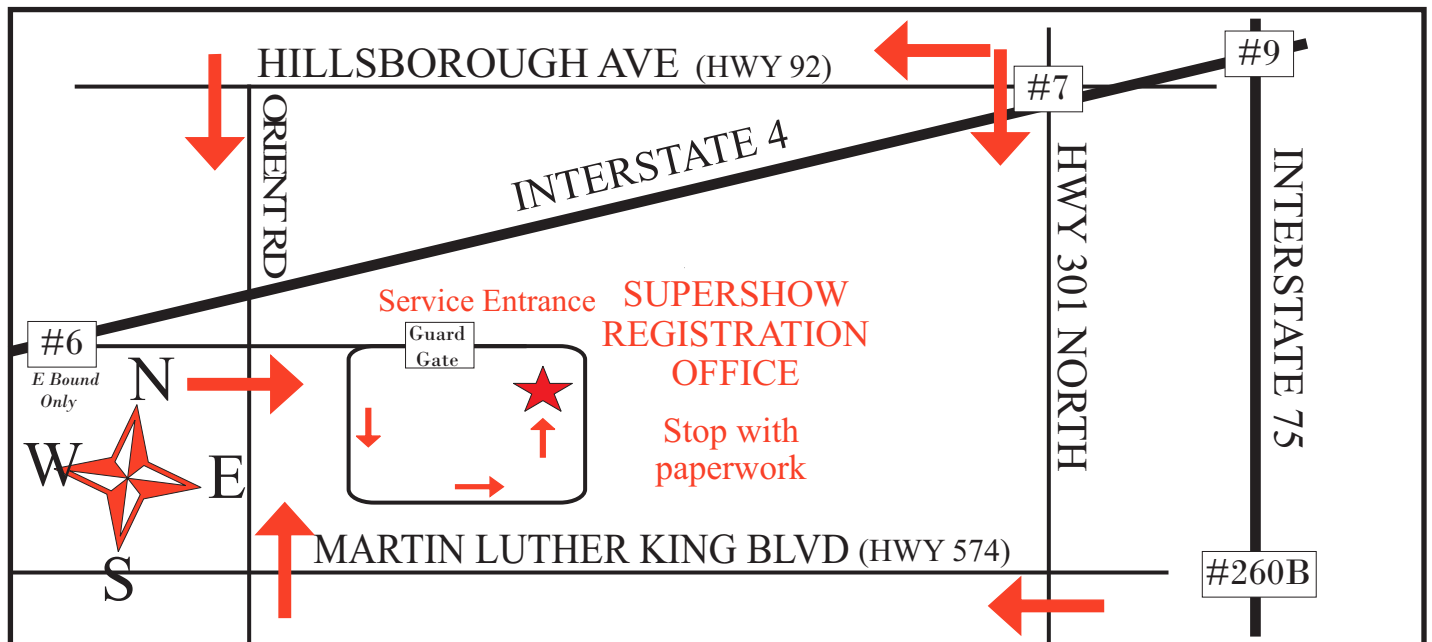

# STAGING INSTRUCTIONS

**2022 FLORIDA RV SUPERSHOW**  
**Florida State Fairgrounds Service Entrance**  
**5025 Orient Road, Tampa, FL 33610**  
**27°59'16.18"N 82°22'22.43"W**

**Hours:**  
**January 3 - January 23, 2022**  
**8:00 AM - 5:00 PM**  
**No deliveries accepted after hours**

**The Florida State Fairgrounds is located on the SW corner of Interstate 4 & Highway 301**

**Enter through Orient Road entrance ONLY**

**Instruct drivers NOT to take Interstate 275, They need to stay on Interstate 75.**