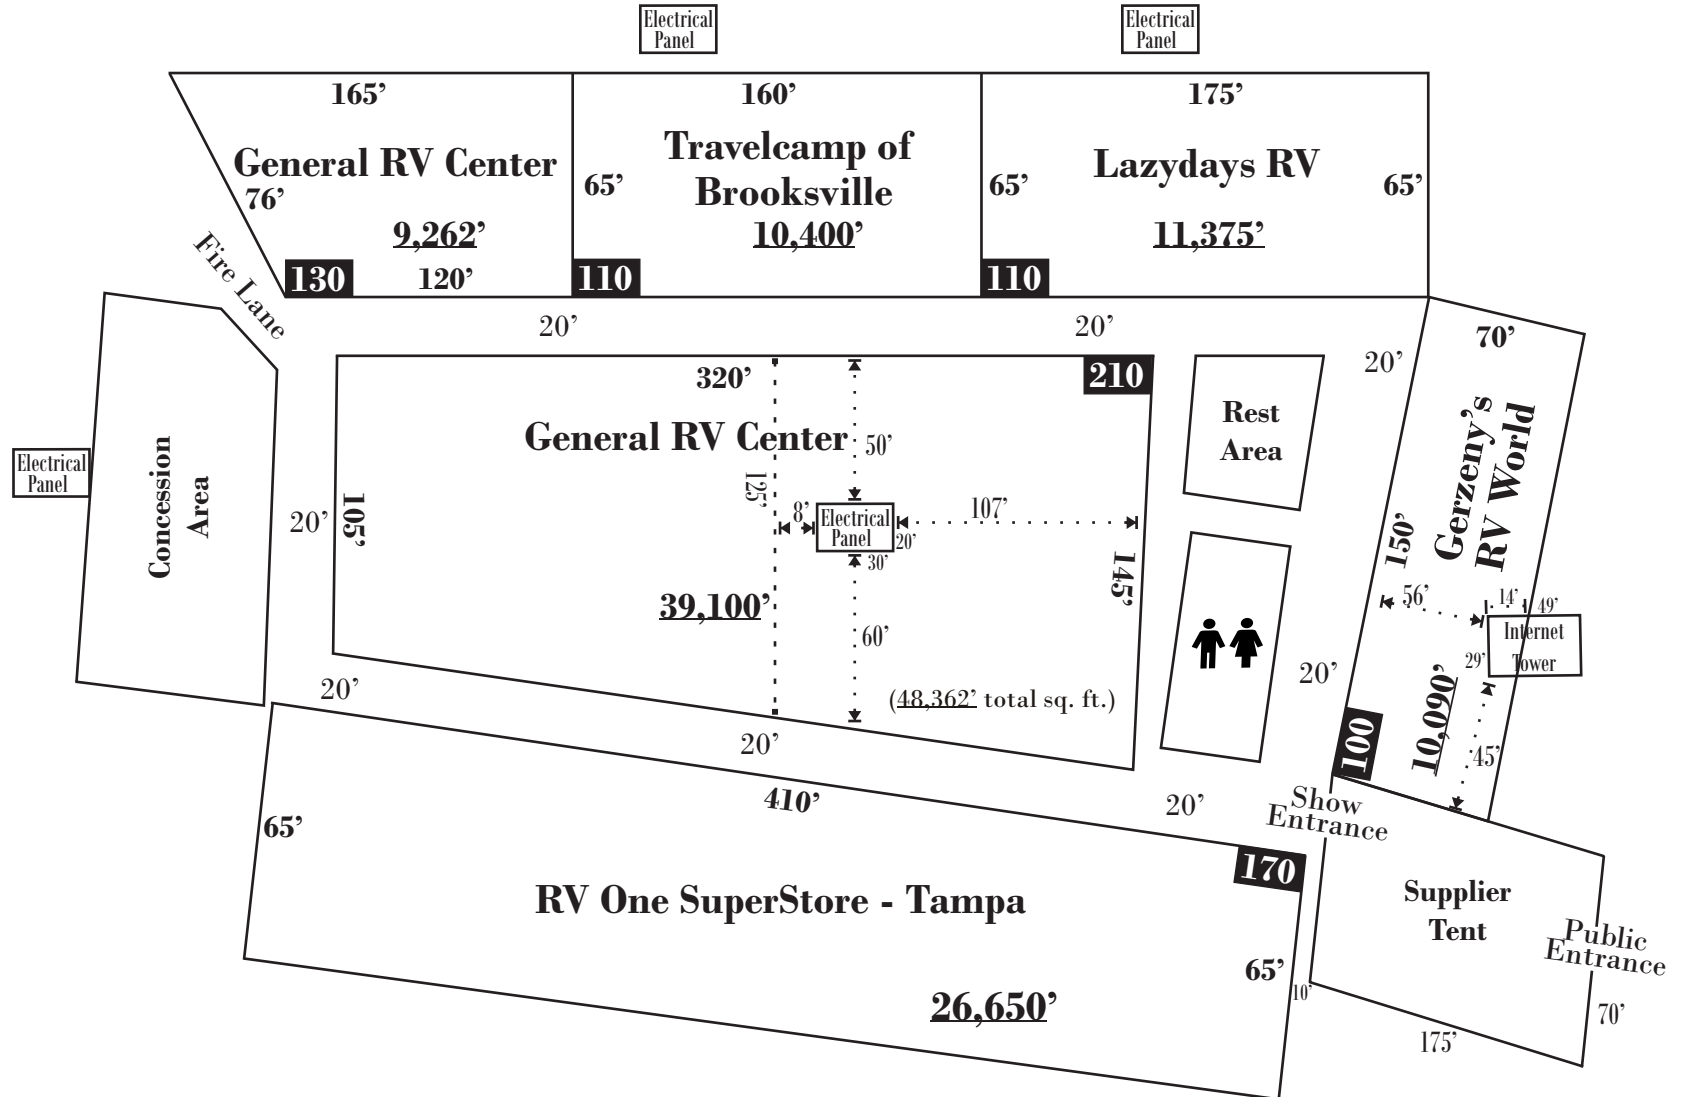

2022 Tampa Bay Fall RV Show

November 10 - 13, 2022

Florida State Fairgrounds, Tampa

Map NOT to scale

Total Square Footage - 104,287'

As of August 8, 2022