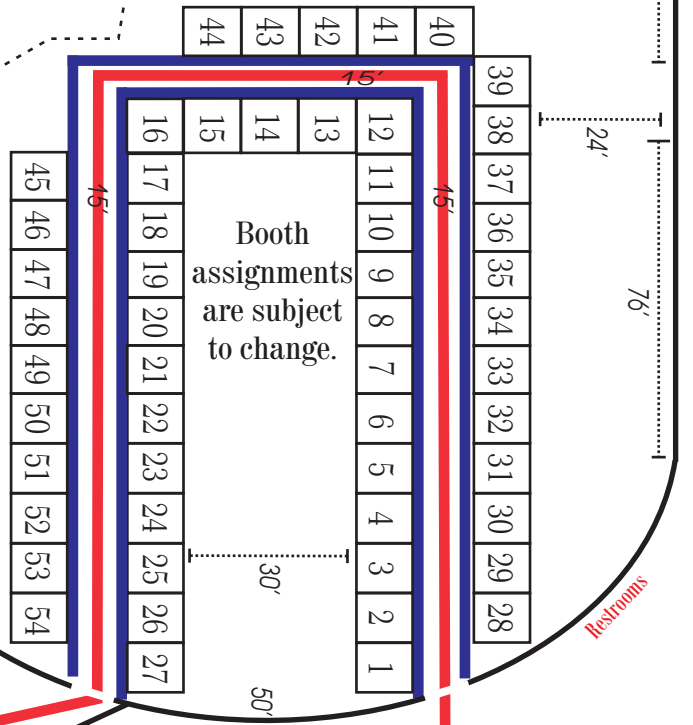

2023 Jacksonville RV Show

February 9 - February 12, 2023

Outside: 167,912 sq. ft.

3,300' Not Incl. in sqft MOVES IN LAST

Campers Inn of Jacksonville
12,400' (47,760' total sq. ft.)

Campers Inn of Jacksonville
11,420'

Rest Area (Non-usable Grass Area)

Box Office

Campers Inn of Jacksonville
8,597' (47,760' total sq. ft.)

D & H RV's Truck Camper Emporium
4,314'

General RV Center
22,400' (76,720' total sq. ft.)

Campers Inn of Jacksonville
15,343' (47,760' total sq. ft.)

General RV Center
24,900' (76,720' total sq. ft.)

Blue Compass RV
39,118'

General RV Center
29,420' (76,720' total sq. ft.)

Fencing

Fencing

Fencing

Fencing

Fencing