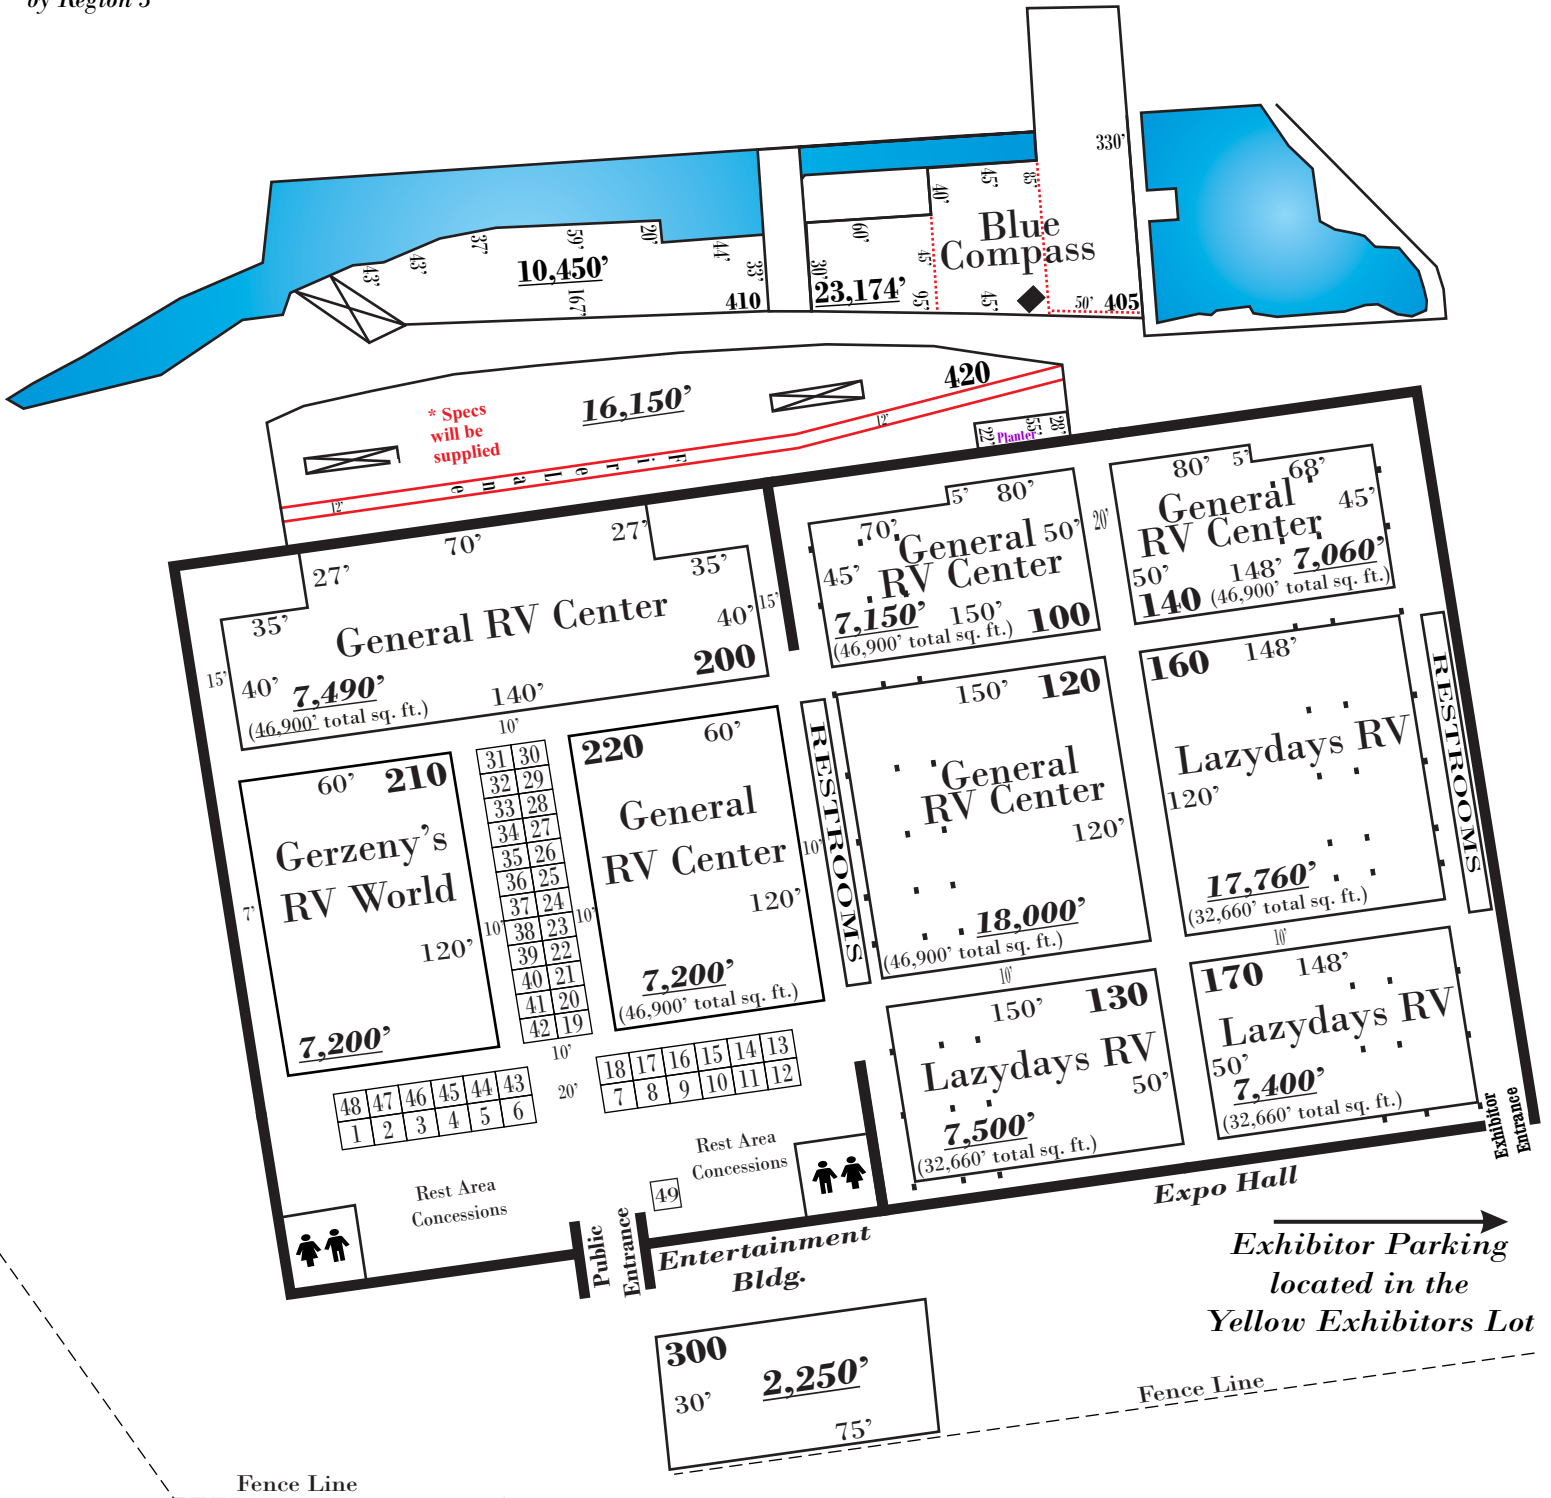

Sponsored
by Region 3

Tampa Bay Summer RV Show

June 8 - 11, 2023

Florida State Fairgrounds

Map NOT to scale

Total Square Footage - 138,784'

(Inside - 86,760'

Outside - 52,024')