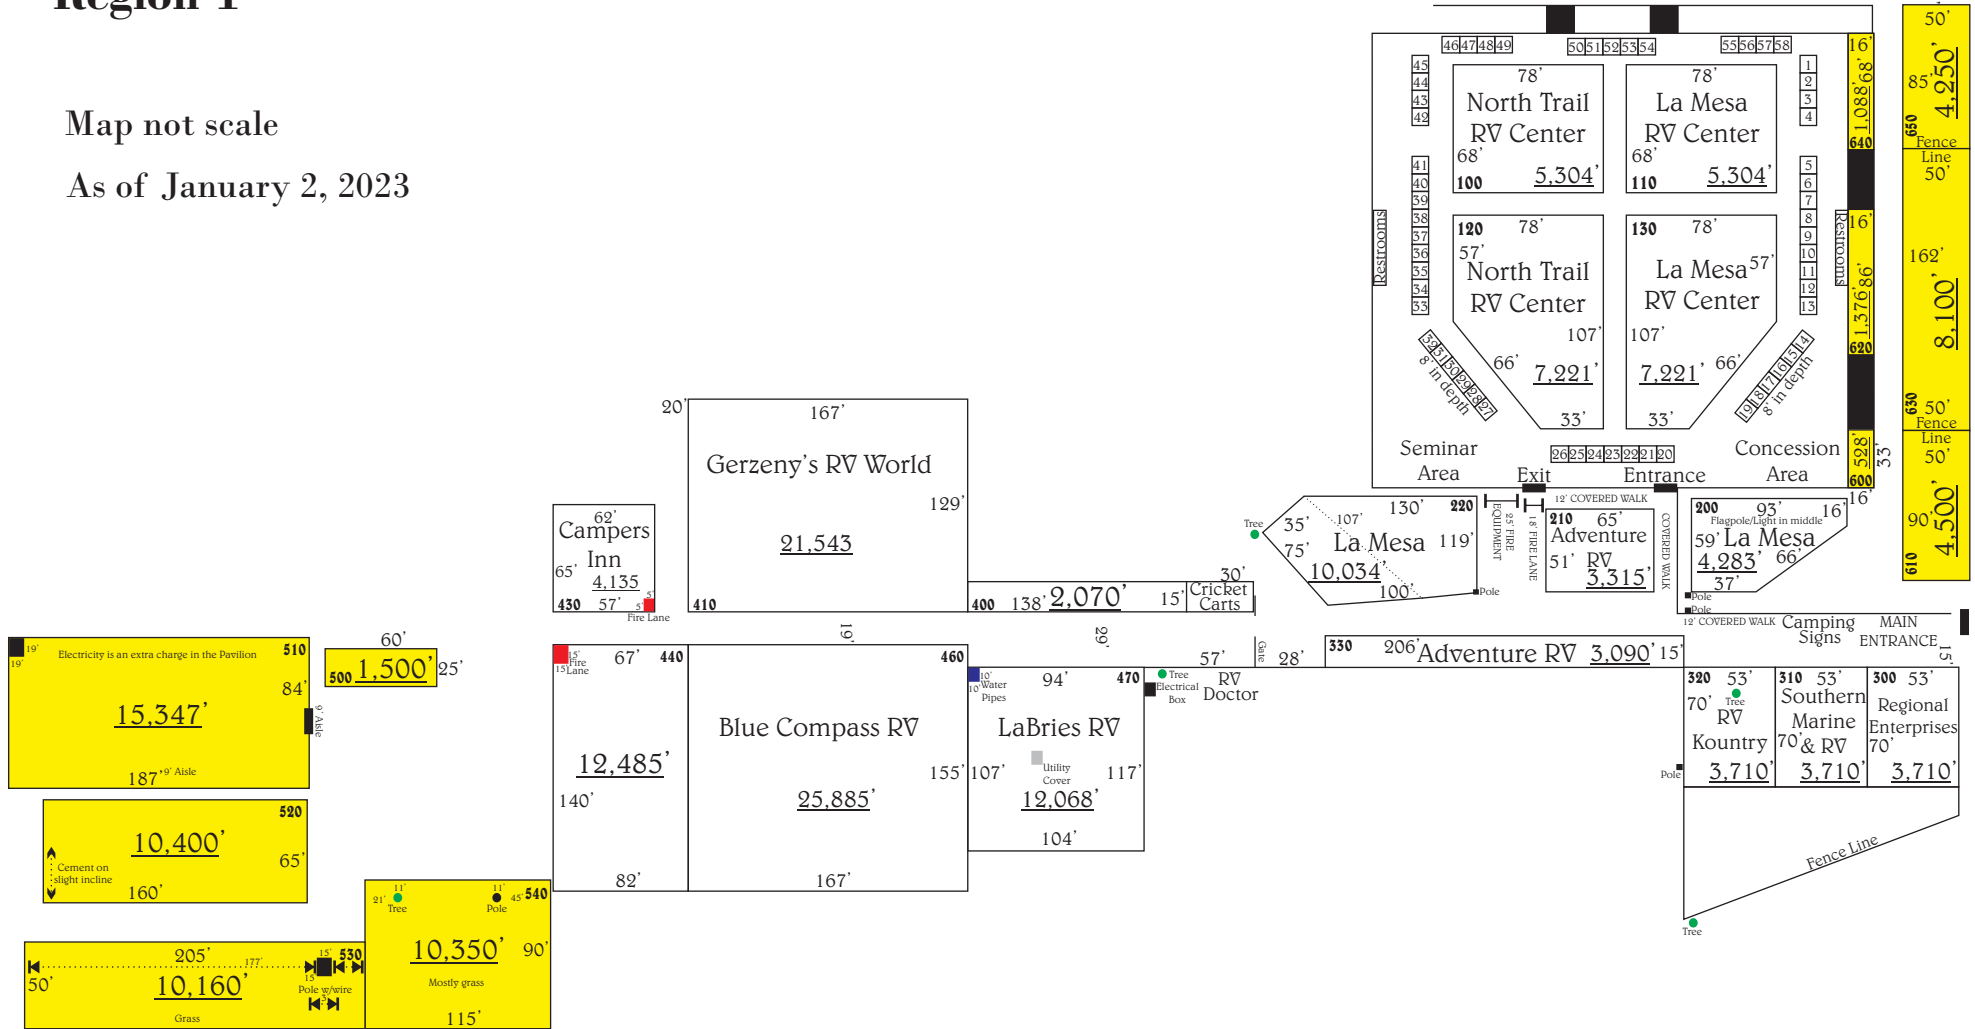

Region 1

# 2023 Ft Myers RV Show

January 26 - 29, 2023  
Lee Civic Center, Ft Myers

Map not scale

As of January 2, 2023

- Legend:**
- = Electrical
  - = Water
  - = Fire
  - = Tree

Total Square Footage - Inside - 25,050'  
 Total Square Footage - Outside - 115,158'  
 Total Square Footage - 140,208'  
 (Spaces 500, 510, 520, 530, 540, 600, 610, 620, 630, 640 & 650 are not included in the outside square footage)