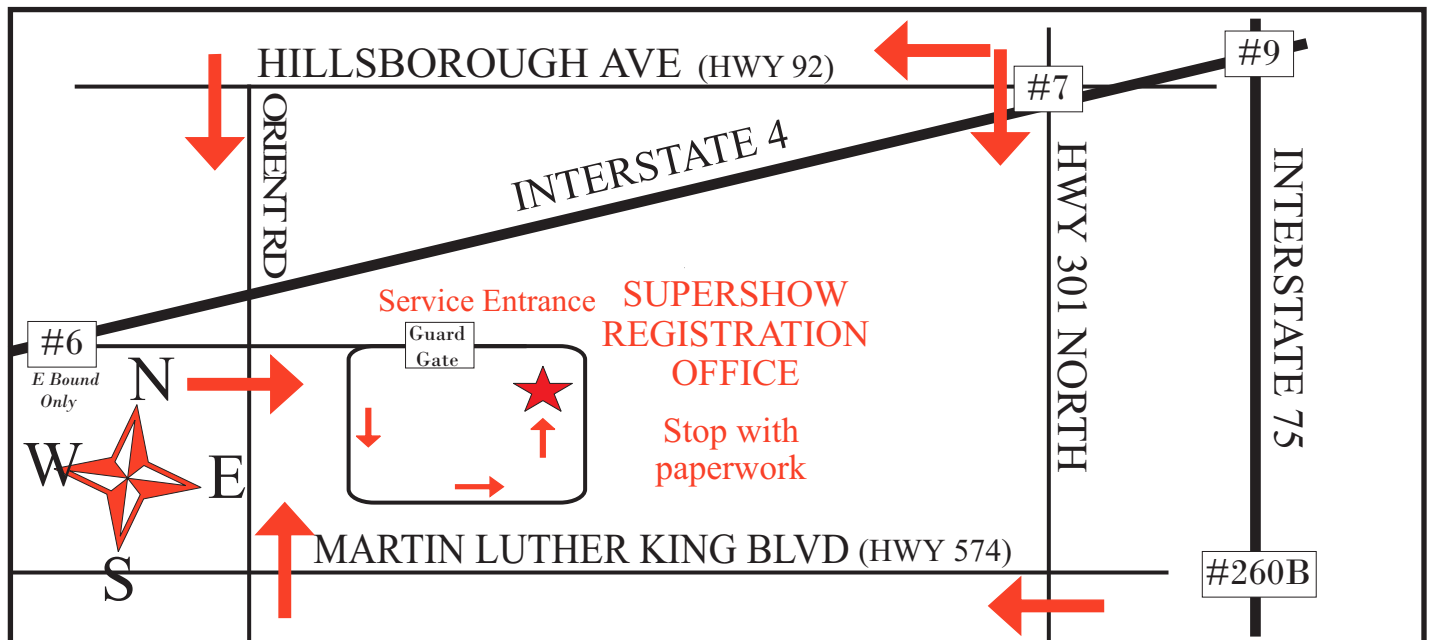

STAGING INSTRUCTIONS

2024 FLORIDA RV SUPERSHOW
Florida State Fairgrounds Service Entrance
5025 Orient Road, Tampa, FL 33610
27°59'16.18"N 82°22'22.43"W

Hours:
January 2 - January 22, 2024
8:00 AM - 5:00 PM
No deliveries accepted after hours

The Florida State Fairgrounds is located on the SW corner of Interstate 4 & Highway 301

Enter through Orient Road entrance ONLY

Instruct drivers NOT to take Interstate 275, They need to stay on Interstate 75.