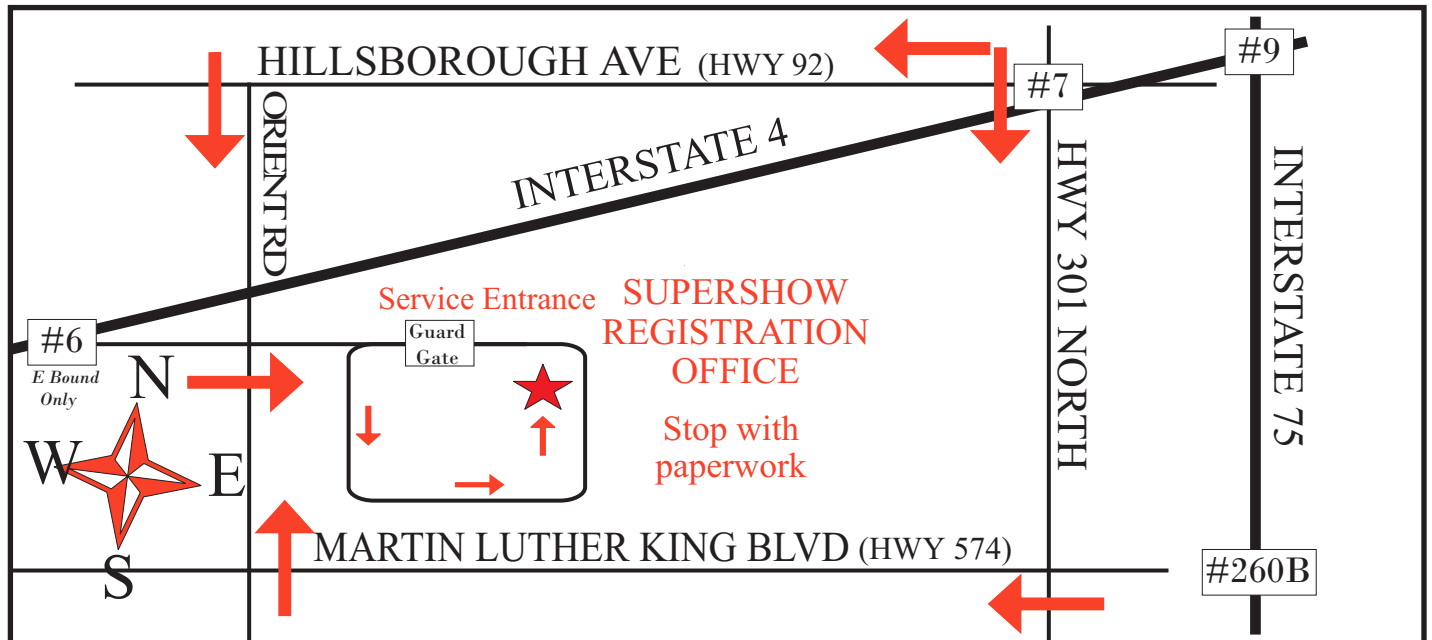

STAGING INSTRUCTIONS

2024 FLORIDA RV SUPERSHOW
Florida State Fairgrounds Service Entrance
5025 Orient Road, Tampa, FL 33610
27°59'16.18"N 82°22'22.43"W

Hours:
January 2 - January 22, 2024
8:00 AM - 5:00 PM
No deliveries accepted after hours

The Florida State Fairgrounds is located on the SW corner of Interstate 4 & Highway 301

Enter through Orient Road entrance ONLY

Instruct drivers NOT to take Interstate 275, They need to stay on Interstate 75.