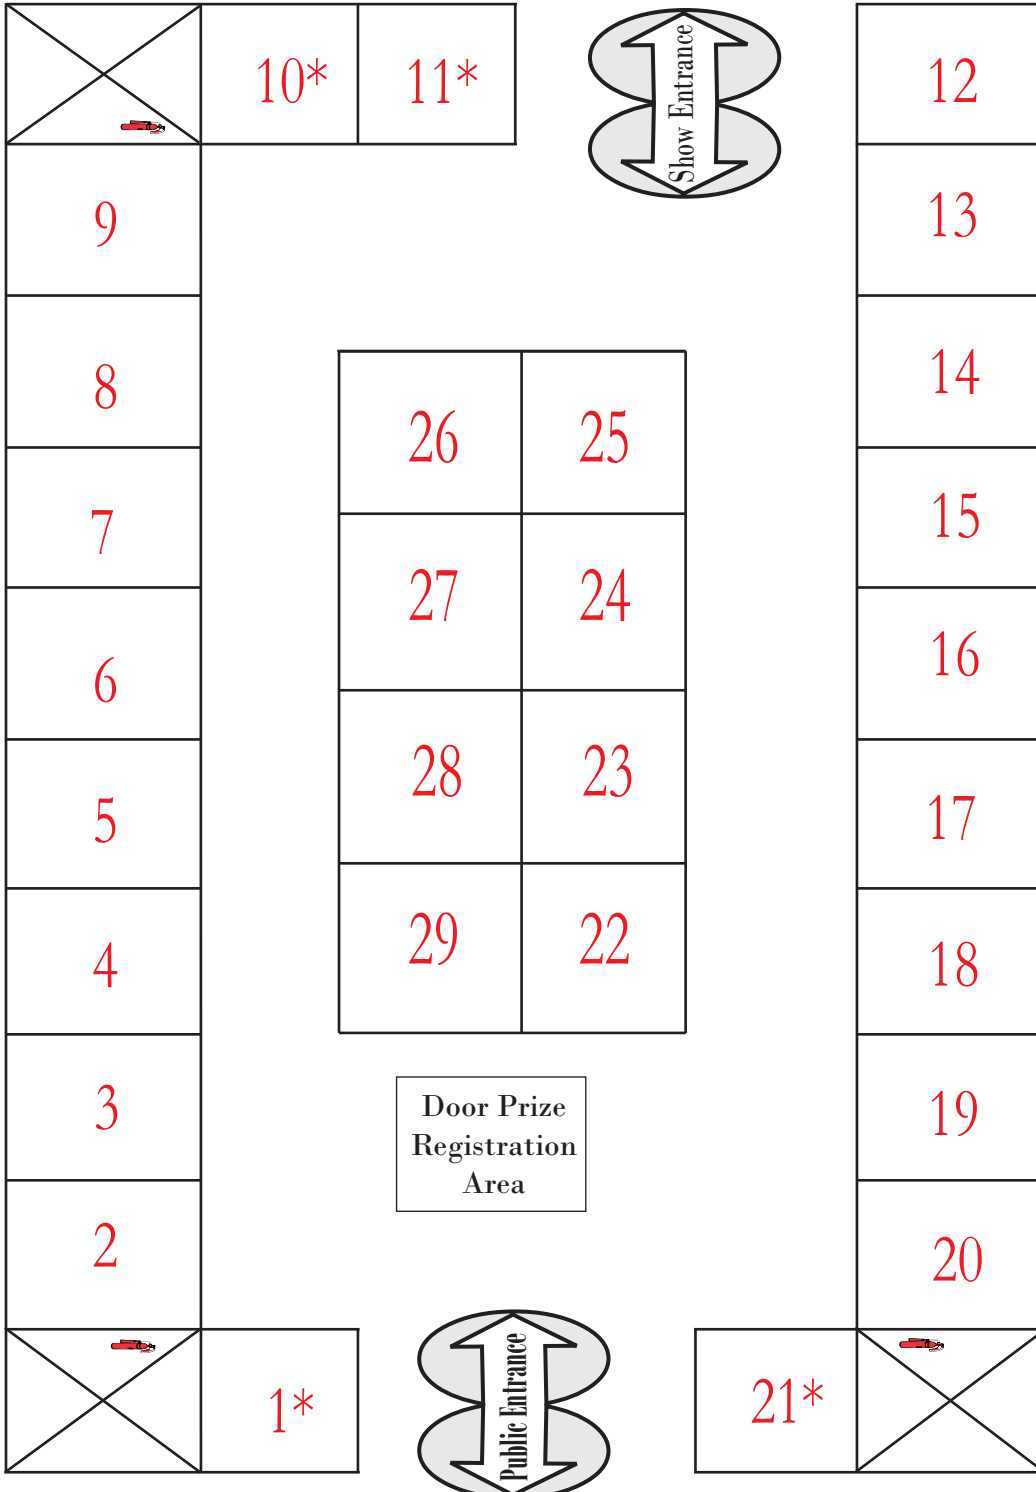

# Ocala RV Show

## Supplier Draw Map

February 29 - March 3, 2024

Florida Horse Park, Ocala

Map is NOT to scale  
as of 1/24/2024

1. Deep Sleep Solutions
2. Camping Signs
3. RVRoof.com
4. Cellular Sales
5. Cellular Sales
6. Keystone Heights RV Resort
7. Keystone Heights RV Resort
8. Euroshine USA
9. Euroshine USA
10. Truma
11. Al's TV Antenna & Satellite
12. Cutco
13. Sunshine Village
14. Safe T Plus
15. FL/AL RV Park Association
16. Travel Resorts of America
17. Travel Resorts of America
18. Moonshine Creek Campground
19. Kracken Adventure Bikes
20. Kracken Adventure Bikes
21. Natural Outdoor Supplies
22. Passport America
23. RV Life
24. Cricket Mini Golf Carts
25. Cricket Mini Golf Carts
26. Cricket Mini Golf Carts
27. Cricket Mini Golf Carts
28. PPL Motorhomes
29. PPL Motorhomes

\*Booths 1, 10, 11 & 21 are  
10' Frontage x 8' Depth

\*Booths 1-11 & 22-29 are for  
purchased Electric Hook-Up

\*Booths 12-21 do not have  
Electric Hook-Up