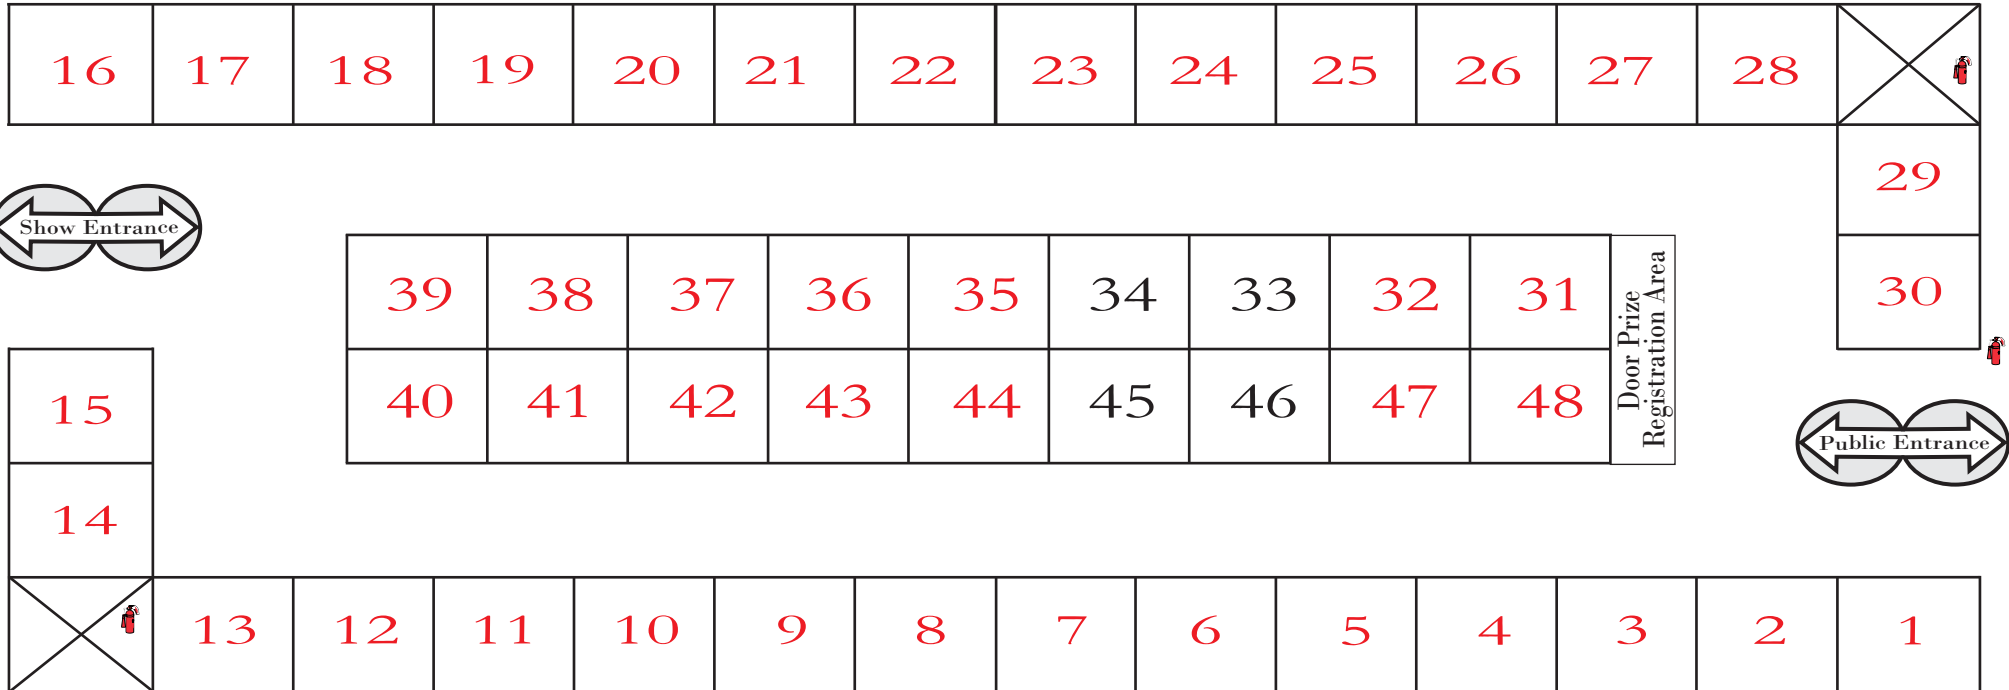

Tampa Bay Fall RV Show

Supplier Draw Map

November 7 - 10, 2024

Florida State Fairgrounds, Tampa

Map NOT to scale

As of 10/23/24

- | | | | |
|---------------------------------|-------------------------------|--------------------------------|------------------------------|
| 1. Darren Thomas Glass | 14. Euroshine USA | 27. Dogs, Inc. | 40. Natural Outdoor Supplies |
| 2. Nationwide Haul | 15. Euroshine USA | 28. That Mobile RV Guy | 41. CM National |
| 3. Bigfoot Leveling Company | 16. Ecool of Florida | 29. Paradise Found RV Resort | 42. Cricket Mini Golf Carts |
| 4. Leafilter Gutter Protection | 17. Ecool of Florida | 30. Morgan Exteriors | 43. Cricket Mini Golf Carts |
| 5. Wild Adventures Safari | 18. Ecool of Florida | 31. Lazydays RV | 44. Dry Flush |
| 6. Nimble Wireless | 19. Cellular Sales | 32. Lazydays RV | 45. |
| 7. Tressel | 20. Cellular Sales | 33. | 46. |
| 8. USA Tradeashows | 21. Travel Resorts of America | 34. | 47. LazyDays RV |
| 9. USA Tradeshows | 22. Elite RV | 35. Yellowstone General Stores | 48. Lazy Days RV |
| 10. Electric Pedals | 23. Elite RV | 36. Cricket Mini Golf Carts | Outside |
| 11. Electric Pedals | 24. Cutco | 37. Cricket Mini Golf Carts | |
| 12. Gtec RV | 25. Dogs, Inc | 38. RV Specialty Care | |
| 13. Equity Lifestyle Properties | 26. Dogs, Inc | 39. CM National | |