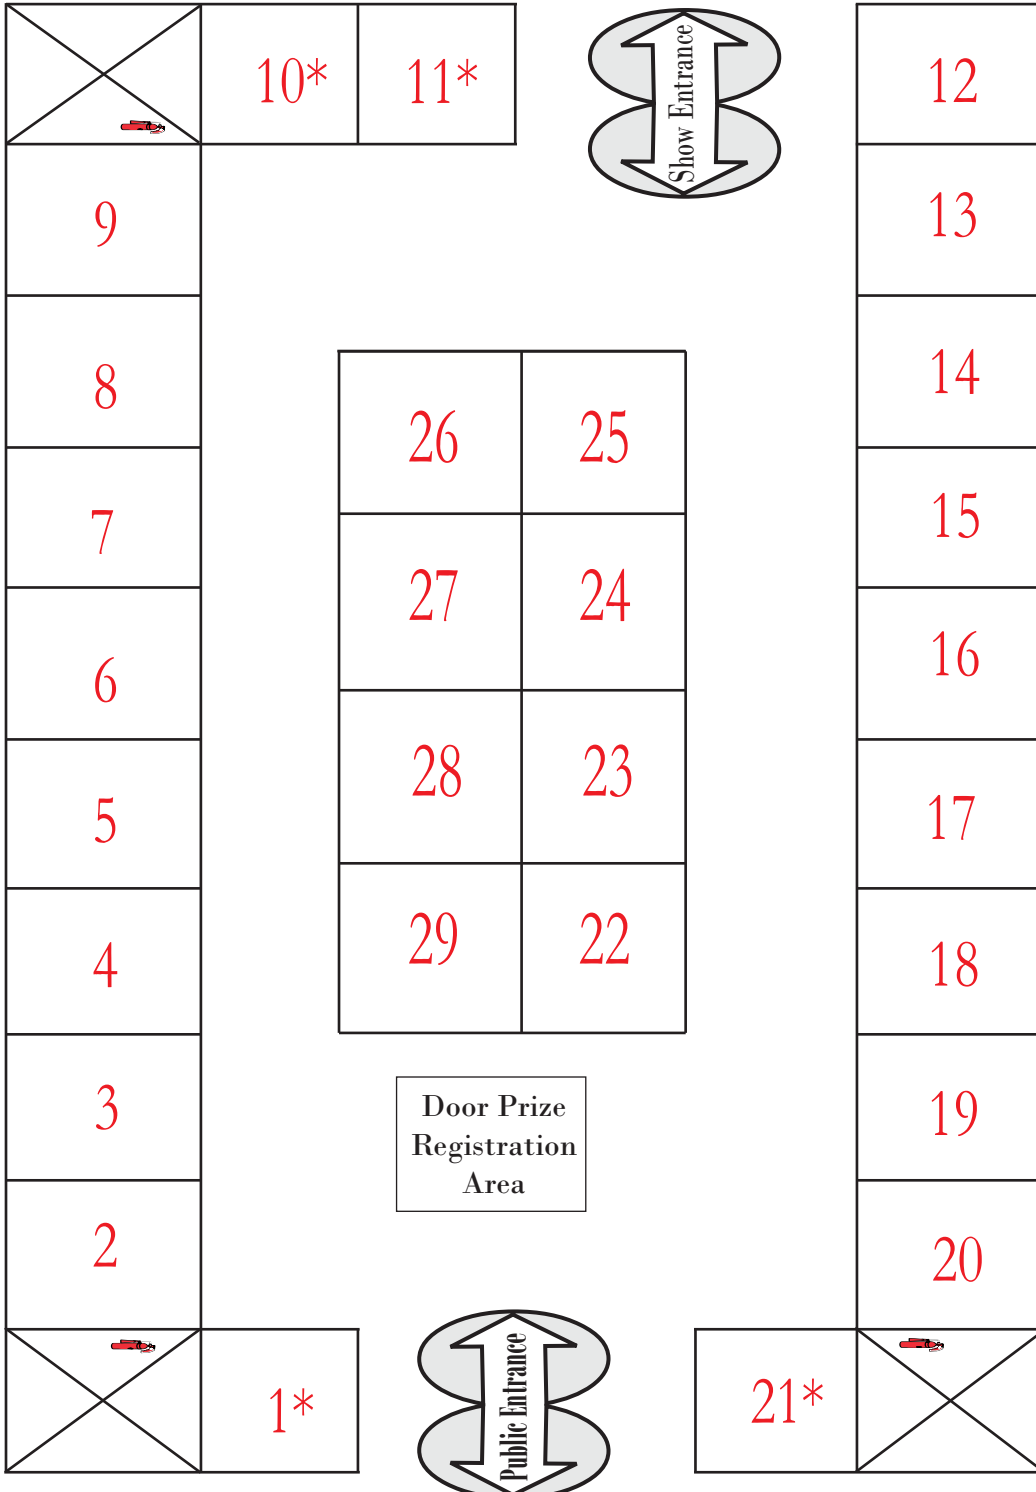

## Supplier Draw Map

January 25 - January 28, 2024

JetBlue Park, Ft Myers

Map is NOT to scale  
as of 11/30/2023

1. Olde Florida MC Resort
2. Anderson Brochure Distribution
3. Anderson Brochure Distribution
4. Fantasy RV Tours
5. Fantasy RV Tours
6. Elite RV
7. Elite RV
8. Passport America
9. Orange Harbor RV Resort
10. Adventure Caravans
11. Adventure Caravans
12. Euroshine USA
13. Euroshine USA
14. Camping Signs
15. State Farm - Mary Dixon
16. Travel Resorts of America
17. The Ranch at Arcadia Palms
18. LeafFilter Gutter Protection
19. Flitz International
20. Blue Ridge/Great Smoky Mtns
21. Olde Florida MC Resort
22. Uncommon USA
23. Cellular Sales
24. Cricket Mini Golf Carts
25. Cricket Mini Golf Carts
26. Cricket Mini Golf Carts
27. Cricket Mini Golf Carts
28. Leather Medic
29. Leather Medic

\*Booths 1, 10, 11 & 21 are  
10' Frontage x 8' Depth

\*Booths 1-11 & 22-29 are for  
purchased Electric Hook-Up

\*Booths 12-21 do not have  
Electric Hook-Up