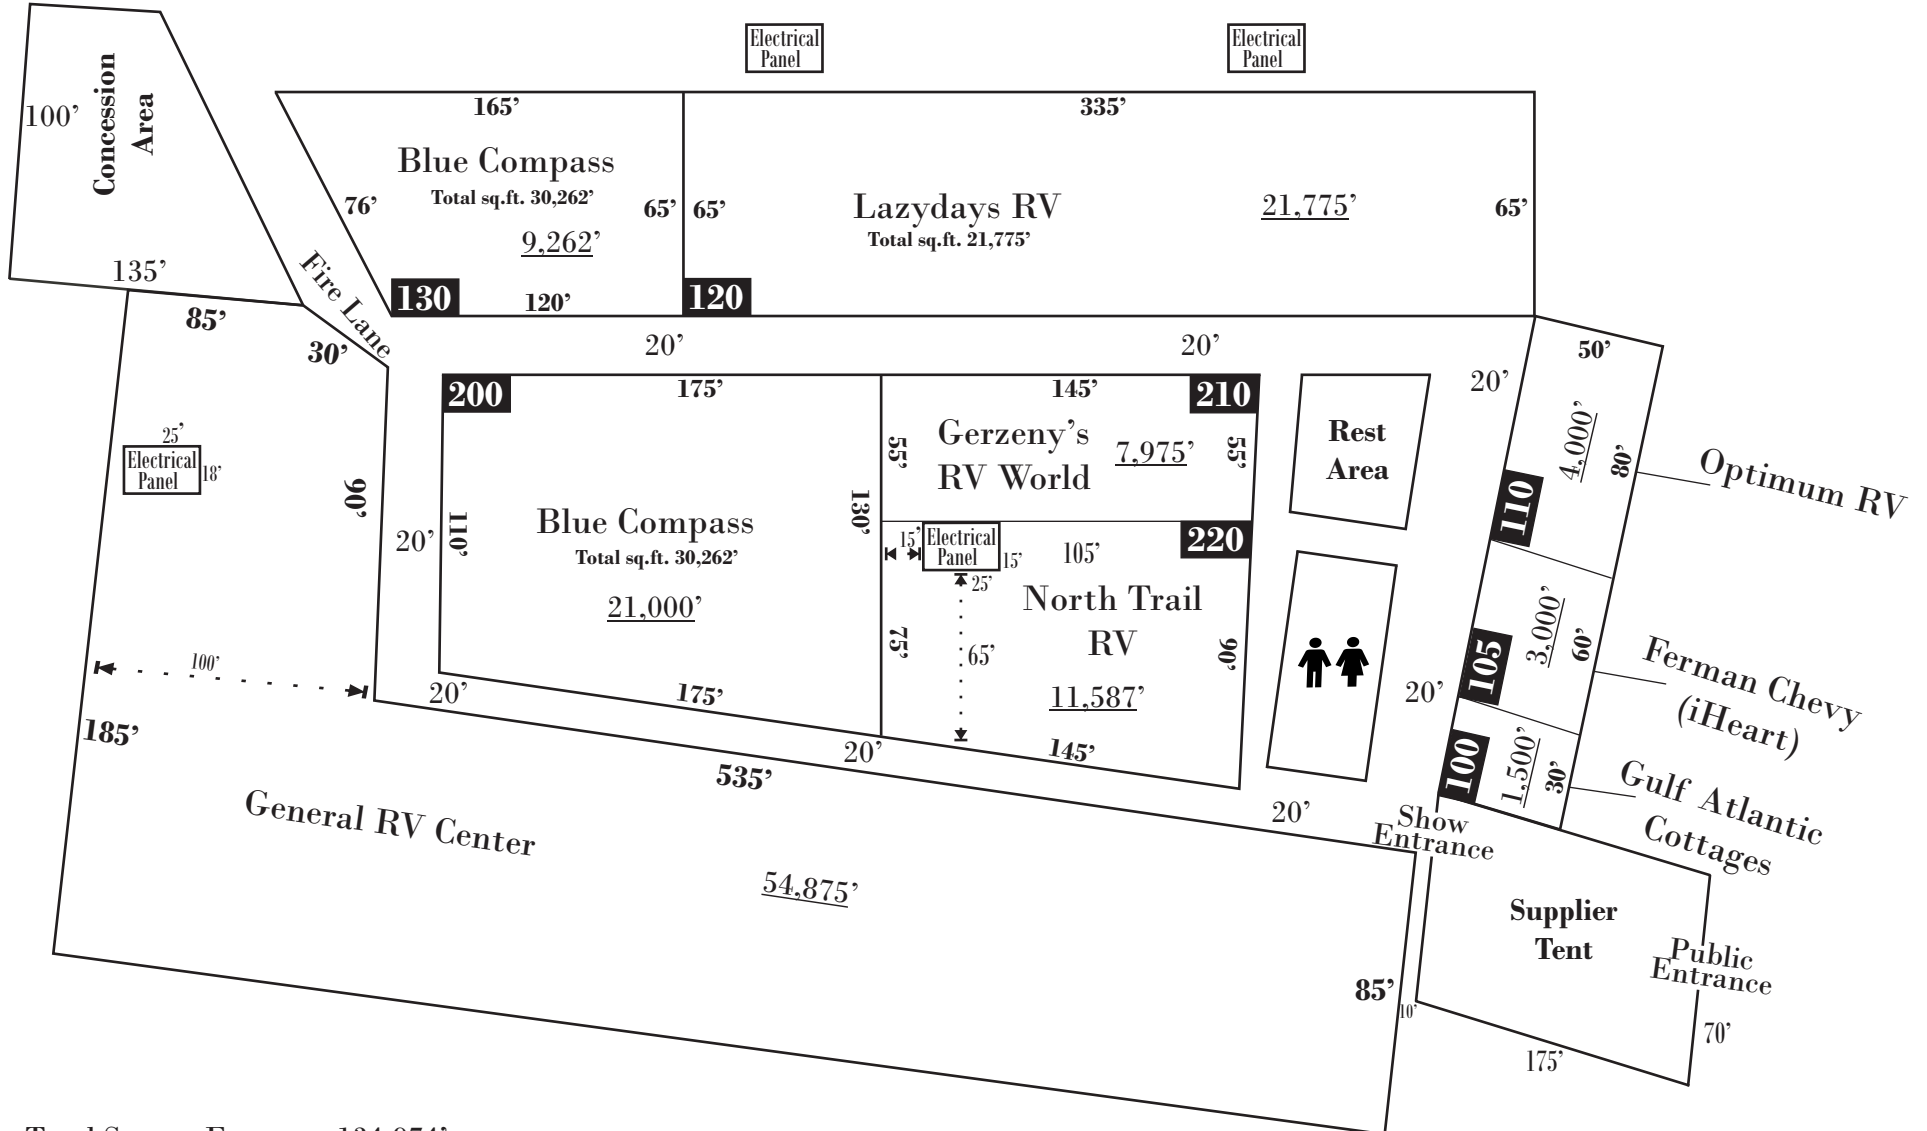

# 2024 Tampa Bay Fall RV Show

November 7 - 10, 2024

Florida State Fairgrounds, Tampa

Map NOT to scale

Total Square Footage - 134,974'

As of October 28, 2024