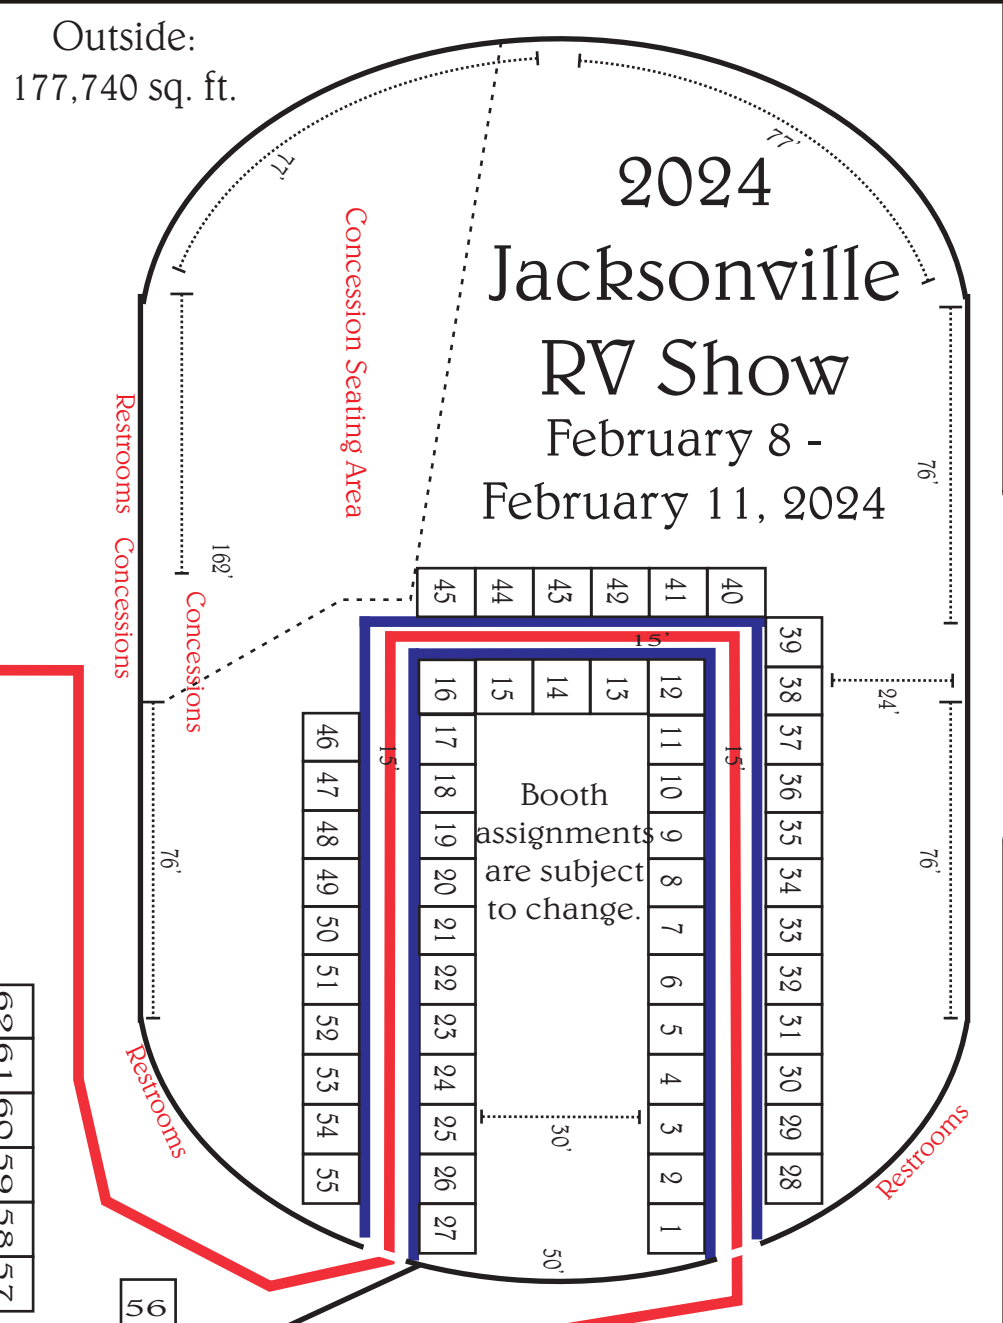

Map is NOT to scale

As of 10/22/2023

General RV Center 350' 6,300' (75,775' total sq. ft.)

Campers Inn RV 3,300' (65,716' total sq. ft.)

General RV Center 8,597' (75,775' total sq. ft.)

Truck Camper Emporium 5,064'

General RV Center

Dana Drake's RV 1,765'

General RV Center 22,400' (75,775' total sq. ft.)

General RV Center 24,900' (75,775' total sq. ft.)

Campers Inn RV 11,878' (65,716' total sq. ft.)

Campers Inn RV 11,420' (65,716' total sq. ft.)

Rest Area (Non-usable Grass Area)

Outside: 177,740 sq. ft.

2024 Jacksonville RV Show February 8 - February 11, 2024

Booth assignments are subject to change.

Box Office

Public

Exhibitor Parking

Fencing

NORTH ENTRANCE

Restrooms