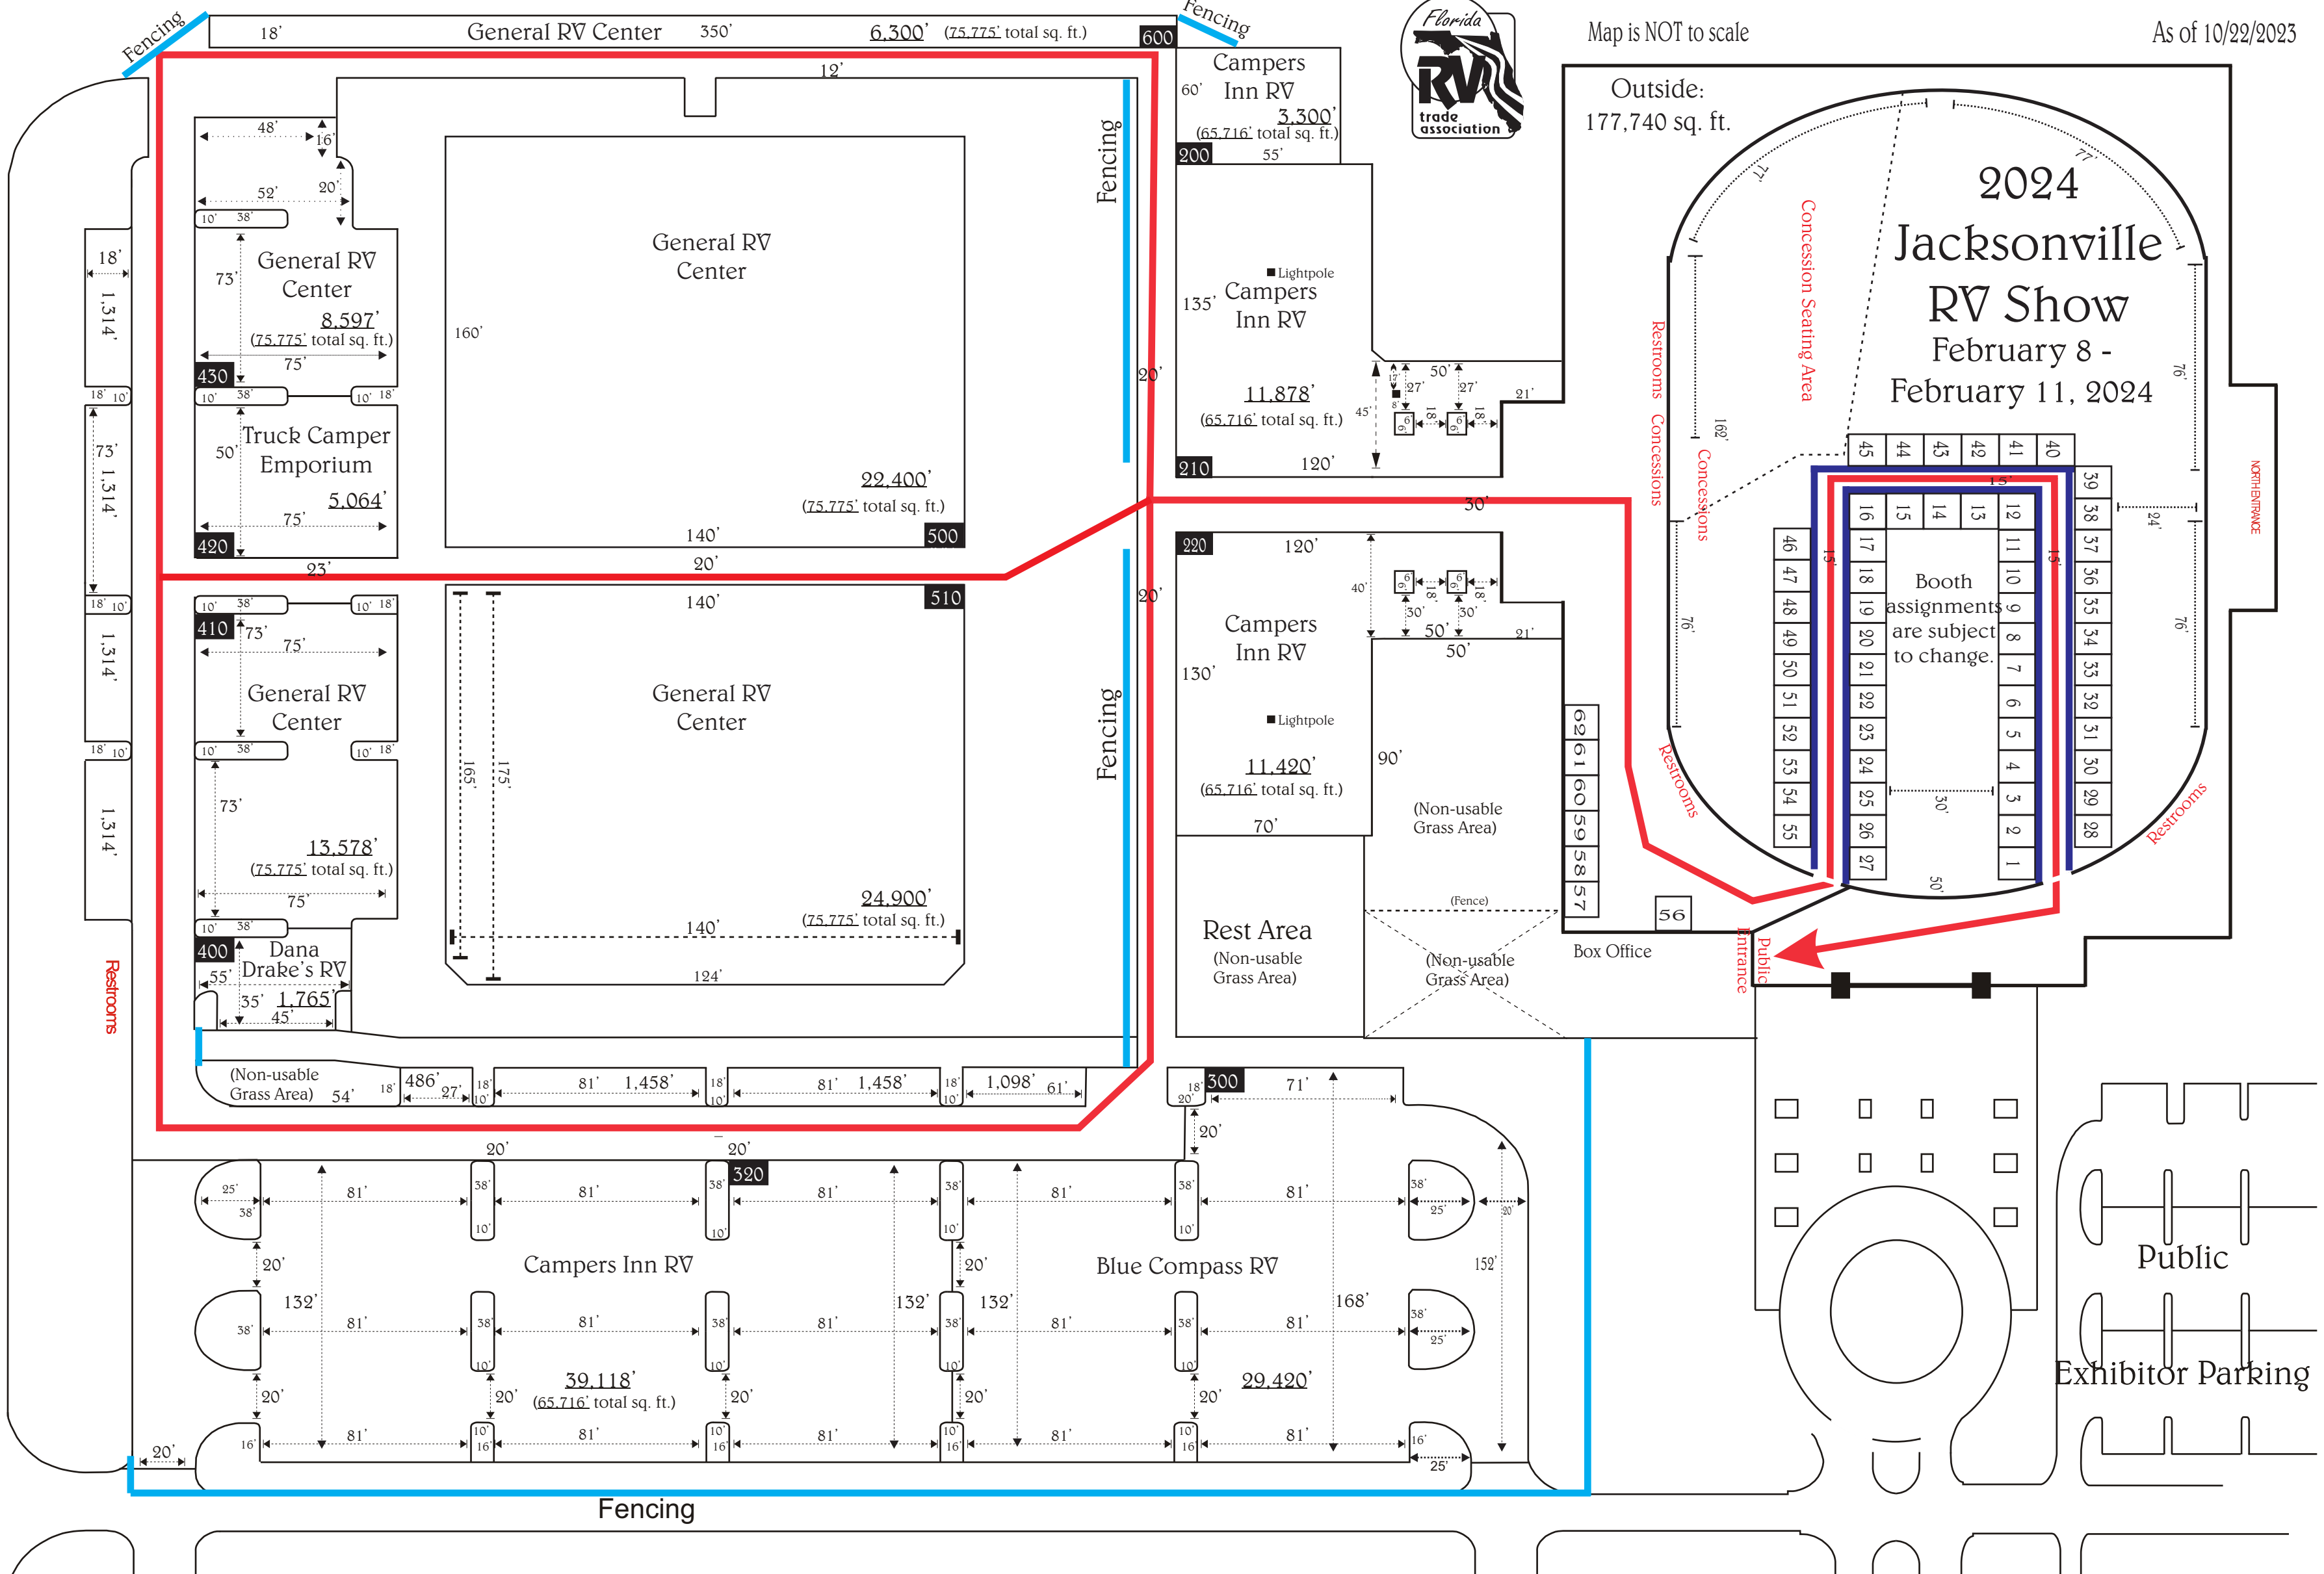

Map is NOT to scale

As of 10/22/2023

General RV Center 350' 6,300' (75,775' total sq. ft.)

Campers Inn RV 3,300' (65,716' total sq. ft.)

General RV Center 8,597' (75,775' total sq. ft.)

Truck Camper Emporium 5,064'

General RV Center

Dana Drake's RV 1,765'

General RV Center 22,400' (75,775' total sq. ft.)

General RV Center 24,900' (75,775' total sq. ft.)

Campers Inn RV 11,878' (65,716' total sq. ft.)

Campers Inn RV 11,420' (65,716' total sq. ft.)

Rest Area (Non-usable Grass Area)

Outside: 177,740 sq. ft.

2024 Jacksonville RV Show February 8 - February 11, 2024

Booth assignments are subject to change.

Box Office

Public

Exhibitor Parking

Fencing

NORTH ENTRANCE

Restrooms