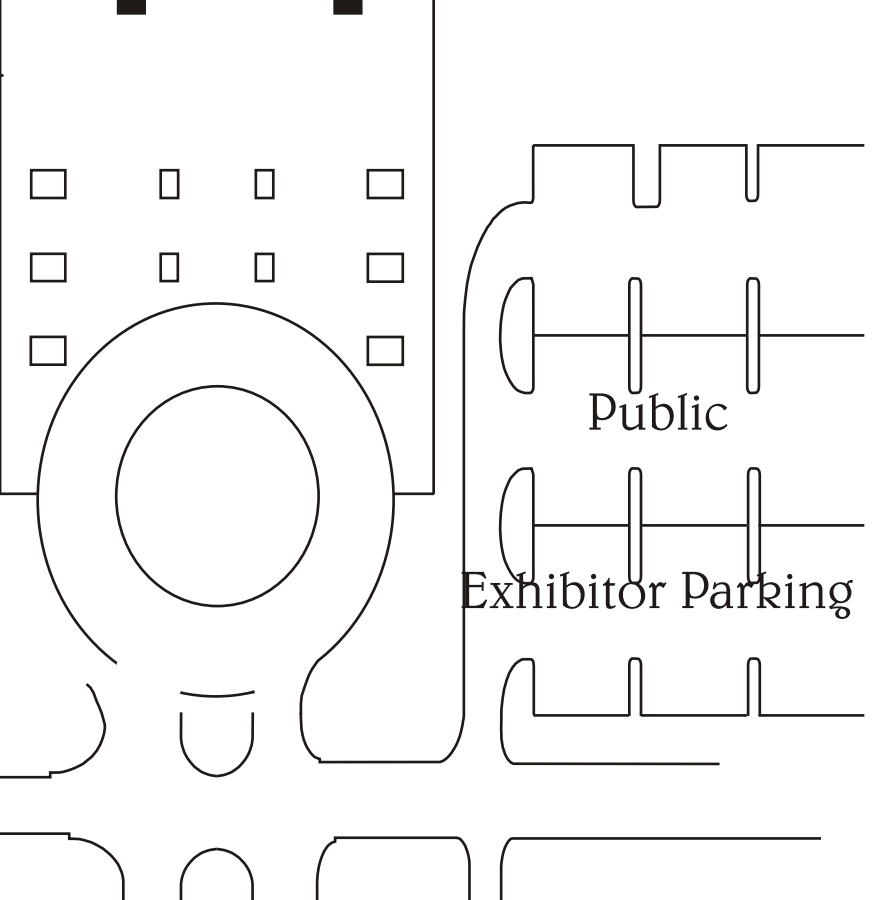

Map is NOT to scale

As of 10/22/2023

General RV Center 350' 6,300' (75,775' total sq. ft.)

Campers Inn RV 3,300' (65,716' total sq. ft.)

General RV Center 8,597' (75,775' total sq. ft.)

Truck Camper Emporium 5,064'

Rest Area (Non-usable Grass Area)

Outside: 177,740 sq. ft.

2024 Jacksonville RV Show February 8 - February 11, 2024

Booth assignments are subject to change.

Box Office

Public

Exhibitor Parking

Fencing

Fencing

Fencing

Fencing

Fencing

Restrooms

Restrooms Concessions

Restrooms

Public Entrance

NORTH ENTRANCE

Restrooms