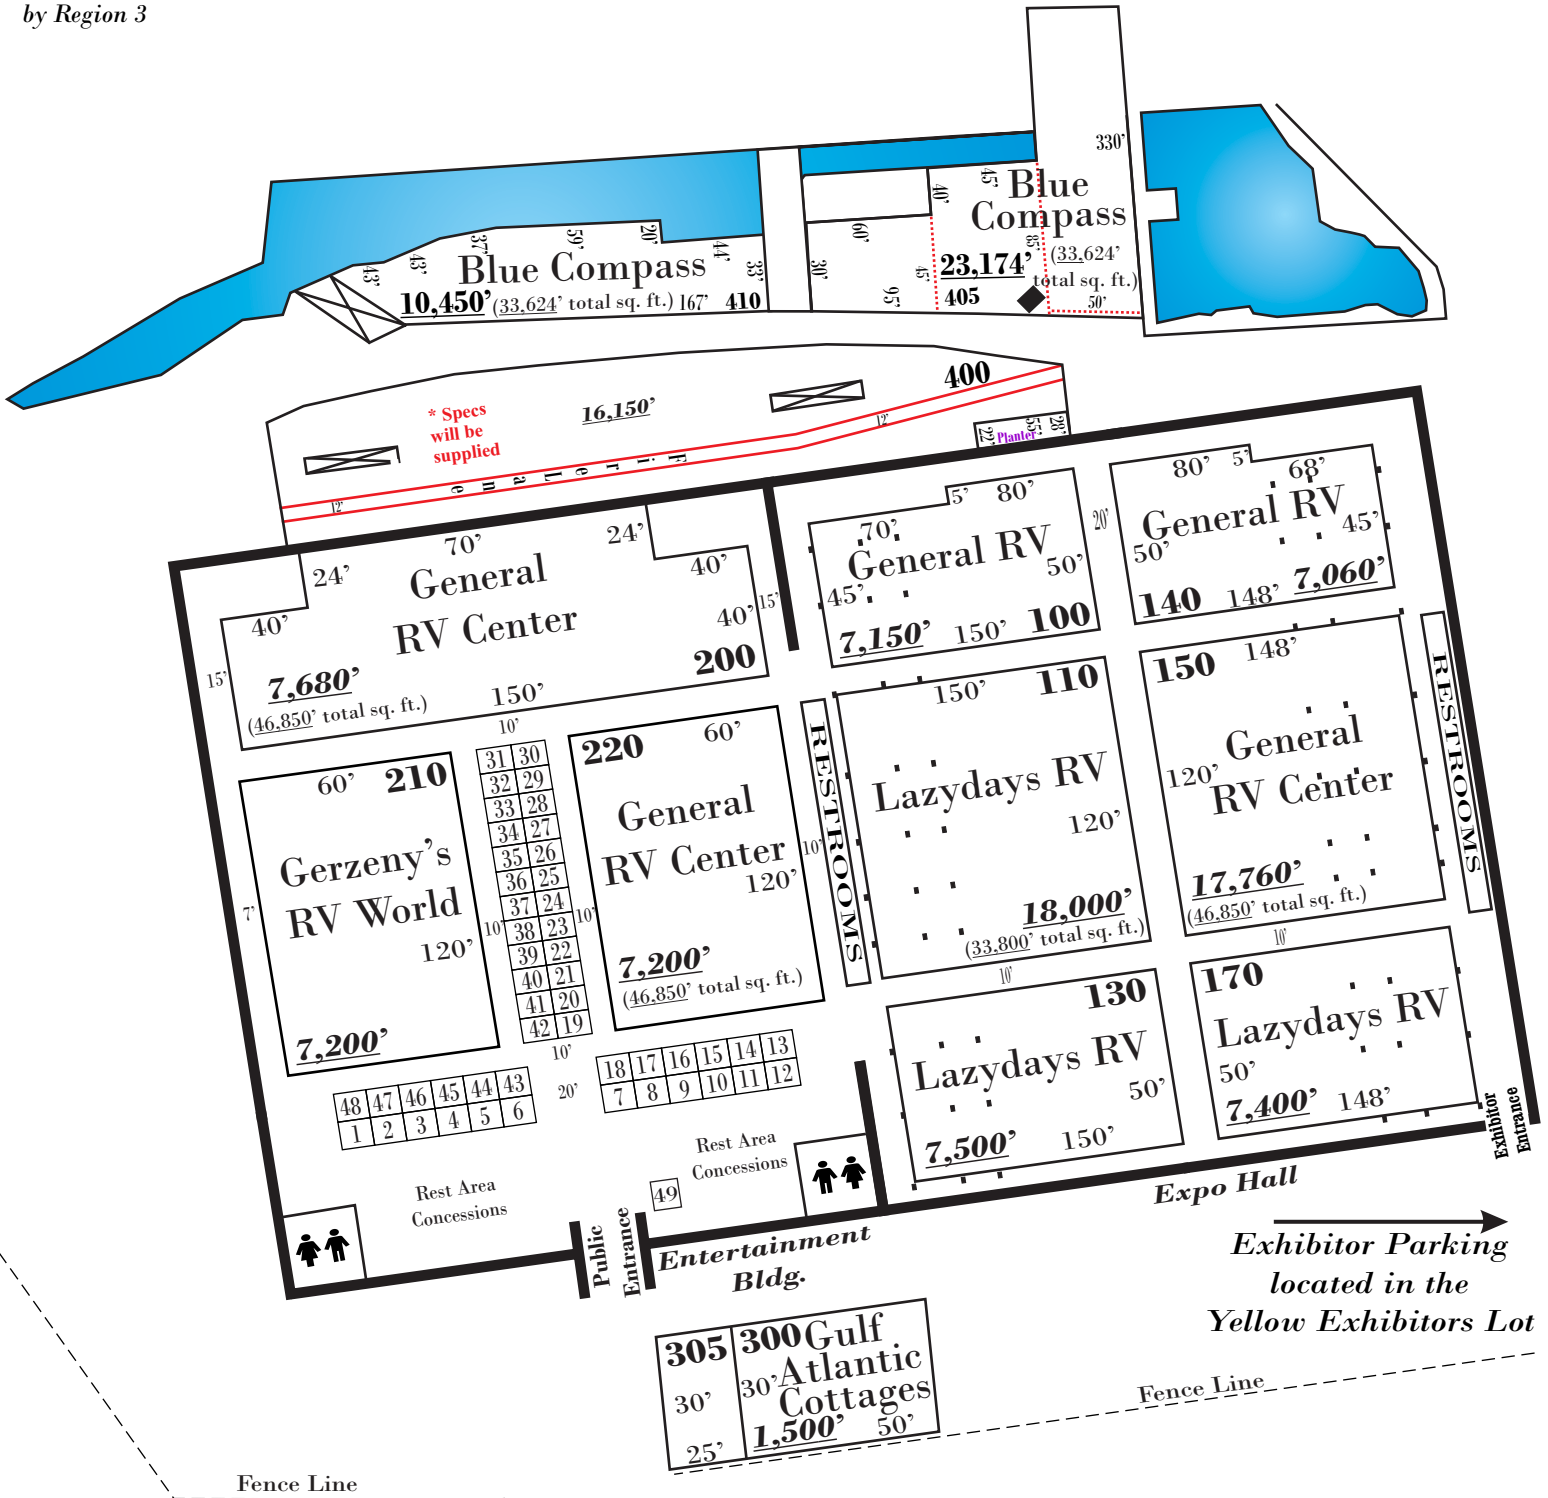

Sponsored by Region 3

# Tampa Bay Summer RV Show

June 6 - 9, 2024

Florida State Fairgrounds

Map NOT to scale

Total Square Footage - 138,974'

(Inside - 86,950'

Outside - 52,024')

As of 04/17/2024