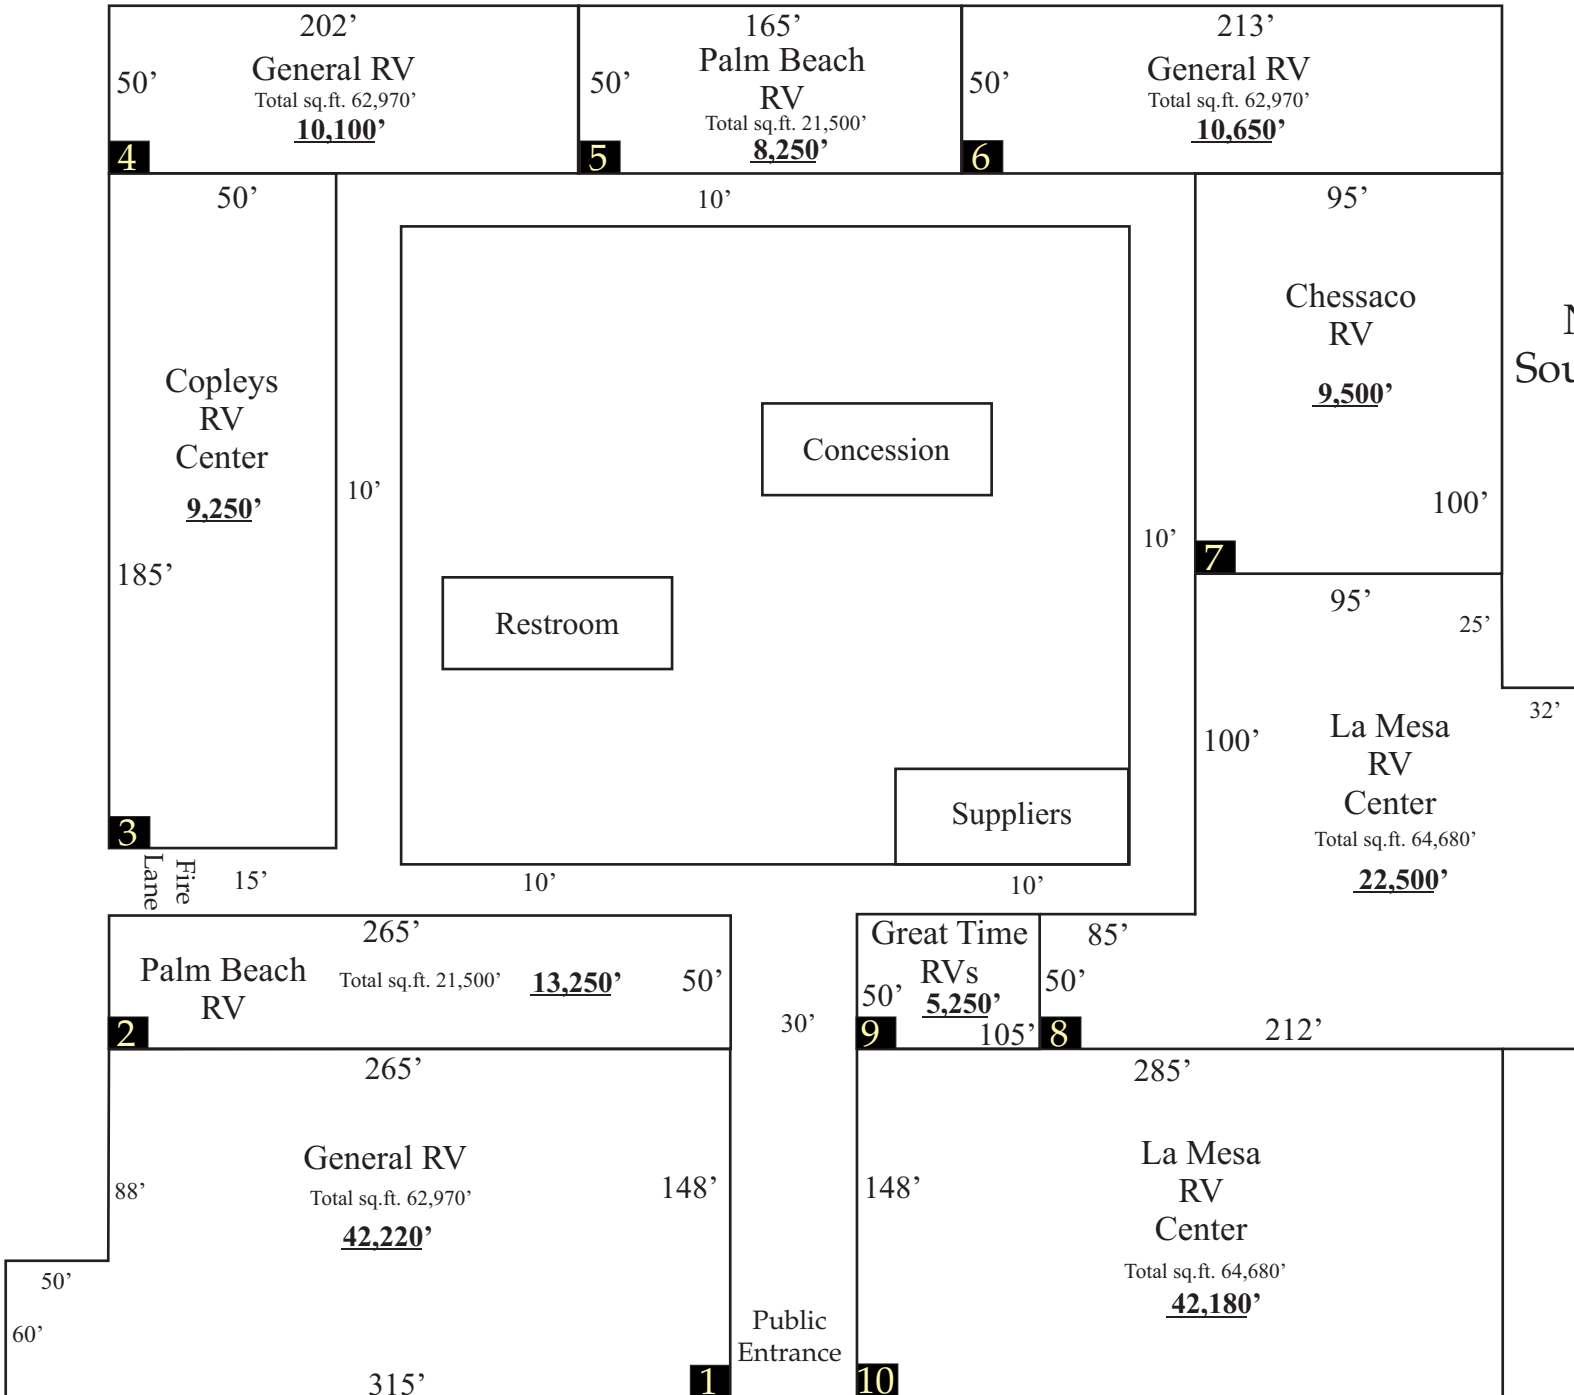

# West Palm Beach Fall RV Show

Sponsored by  
Region 2

November 9 - 12, 2024  
South Florida Fairgrounds

Total Square  
Footage = 173,150'

As of 8/29/2024  
Map NOT to Scale