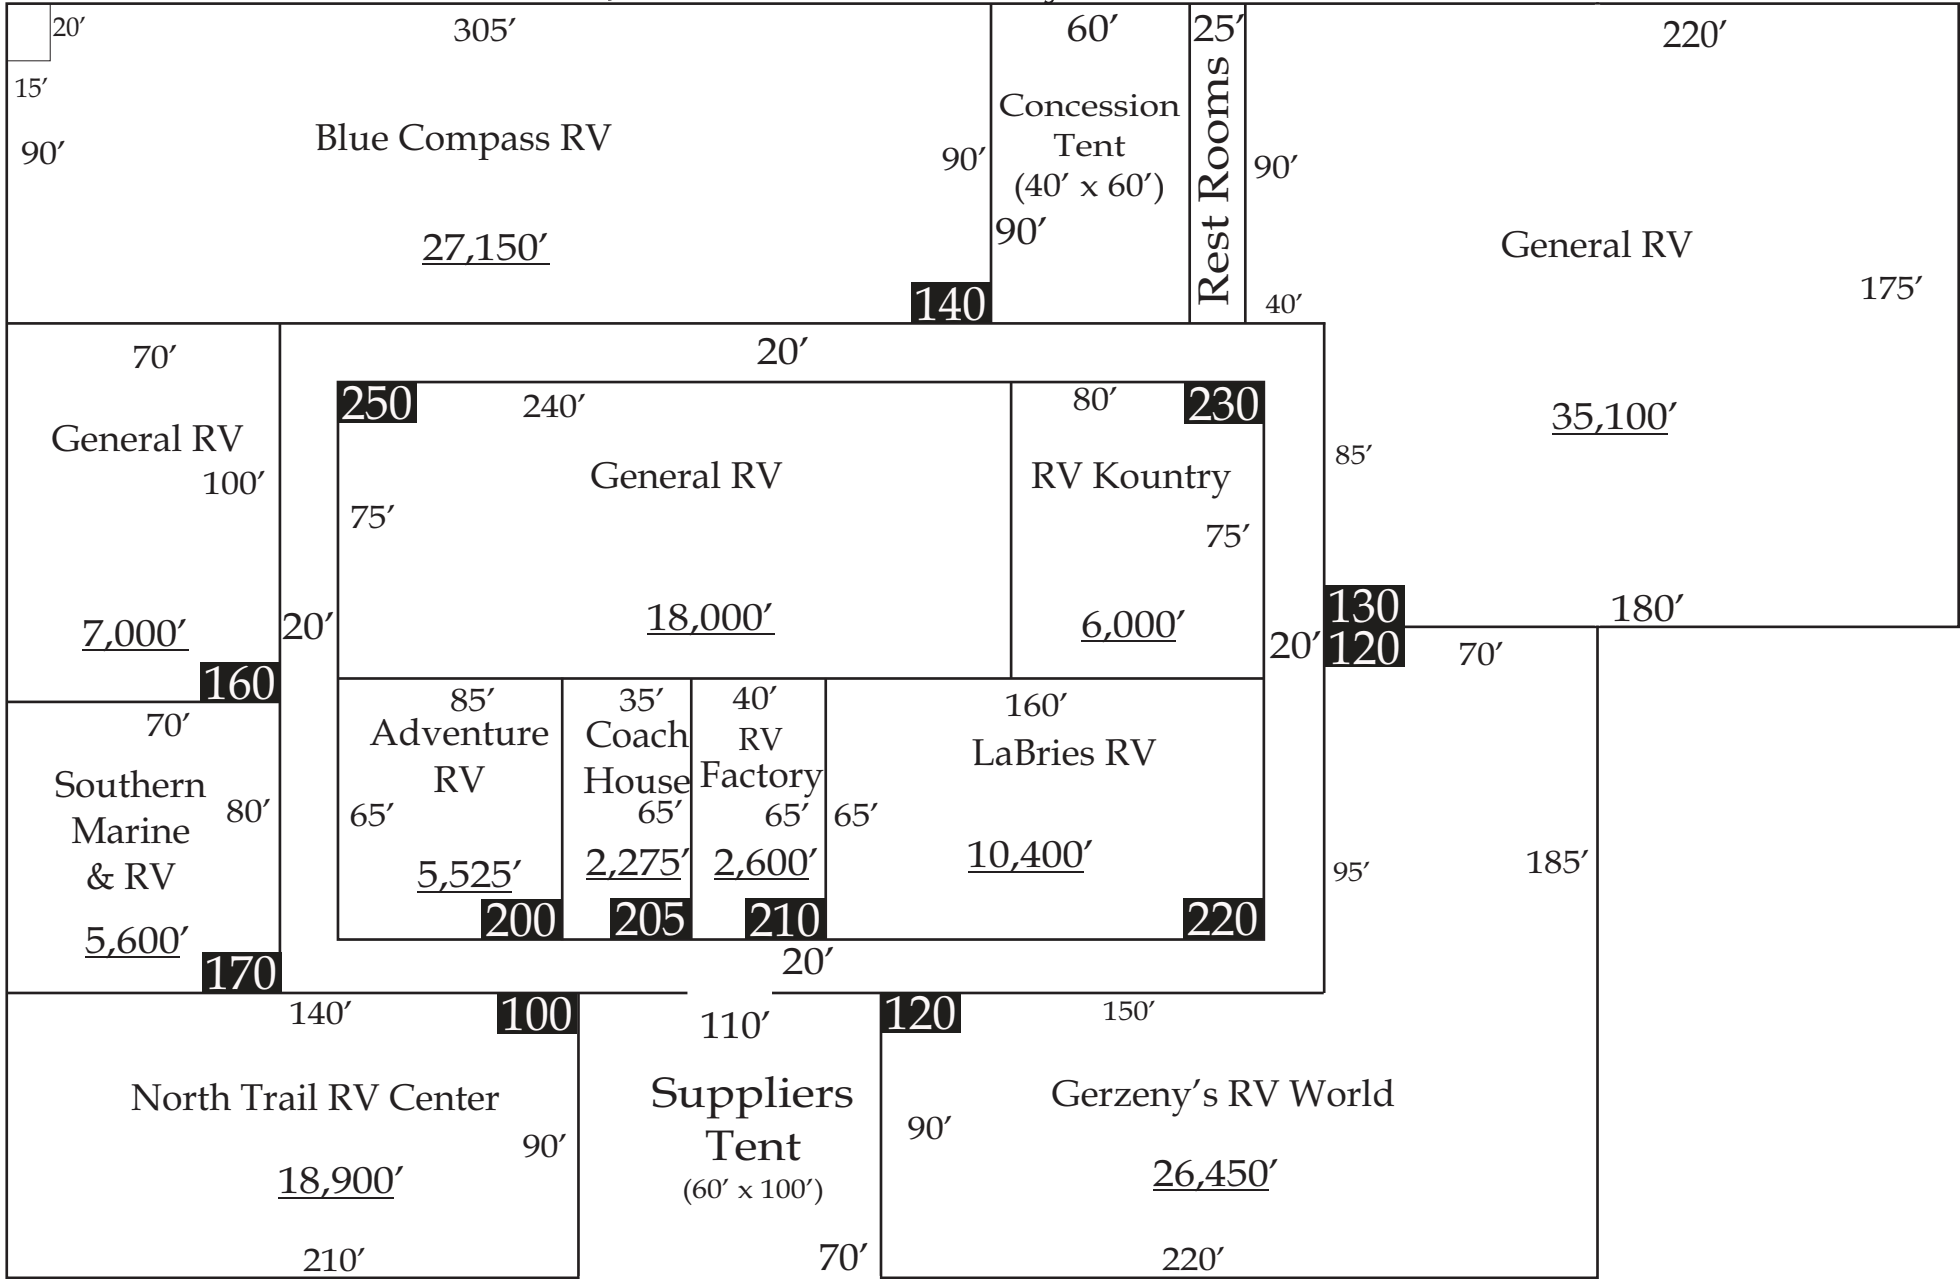

2024 Ft Myers RV Show

January 25 - 28, 2024

JetBlue Park, Ft Myers, Florida

Map is NOT to scale
As of 11/27/23

Total square footage - 165,060'

Public Entrance