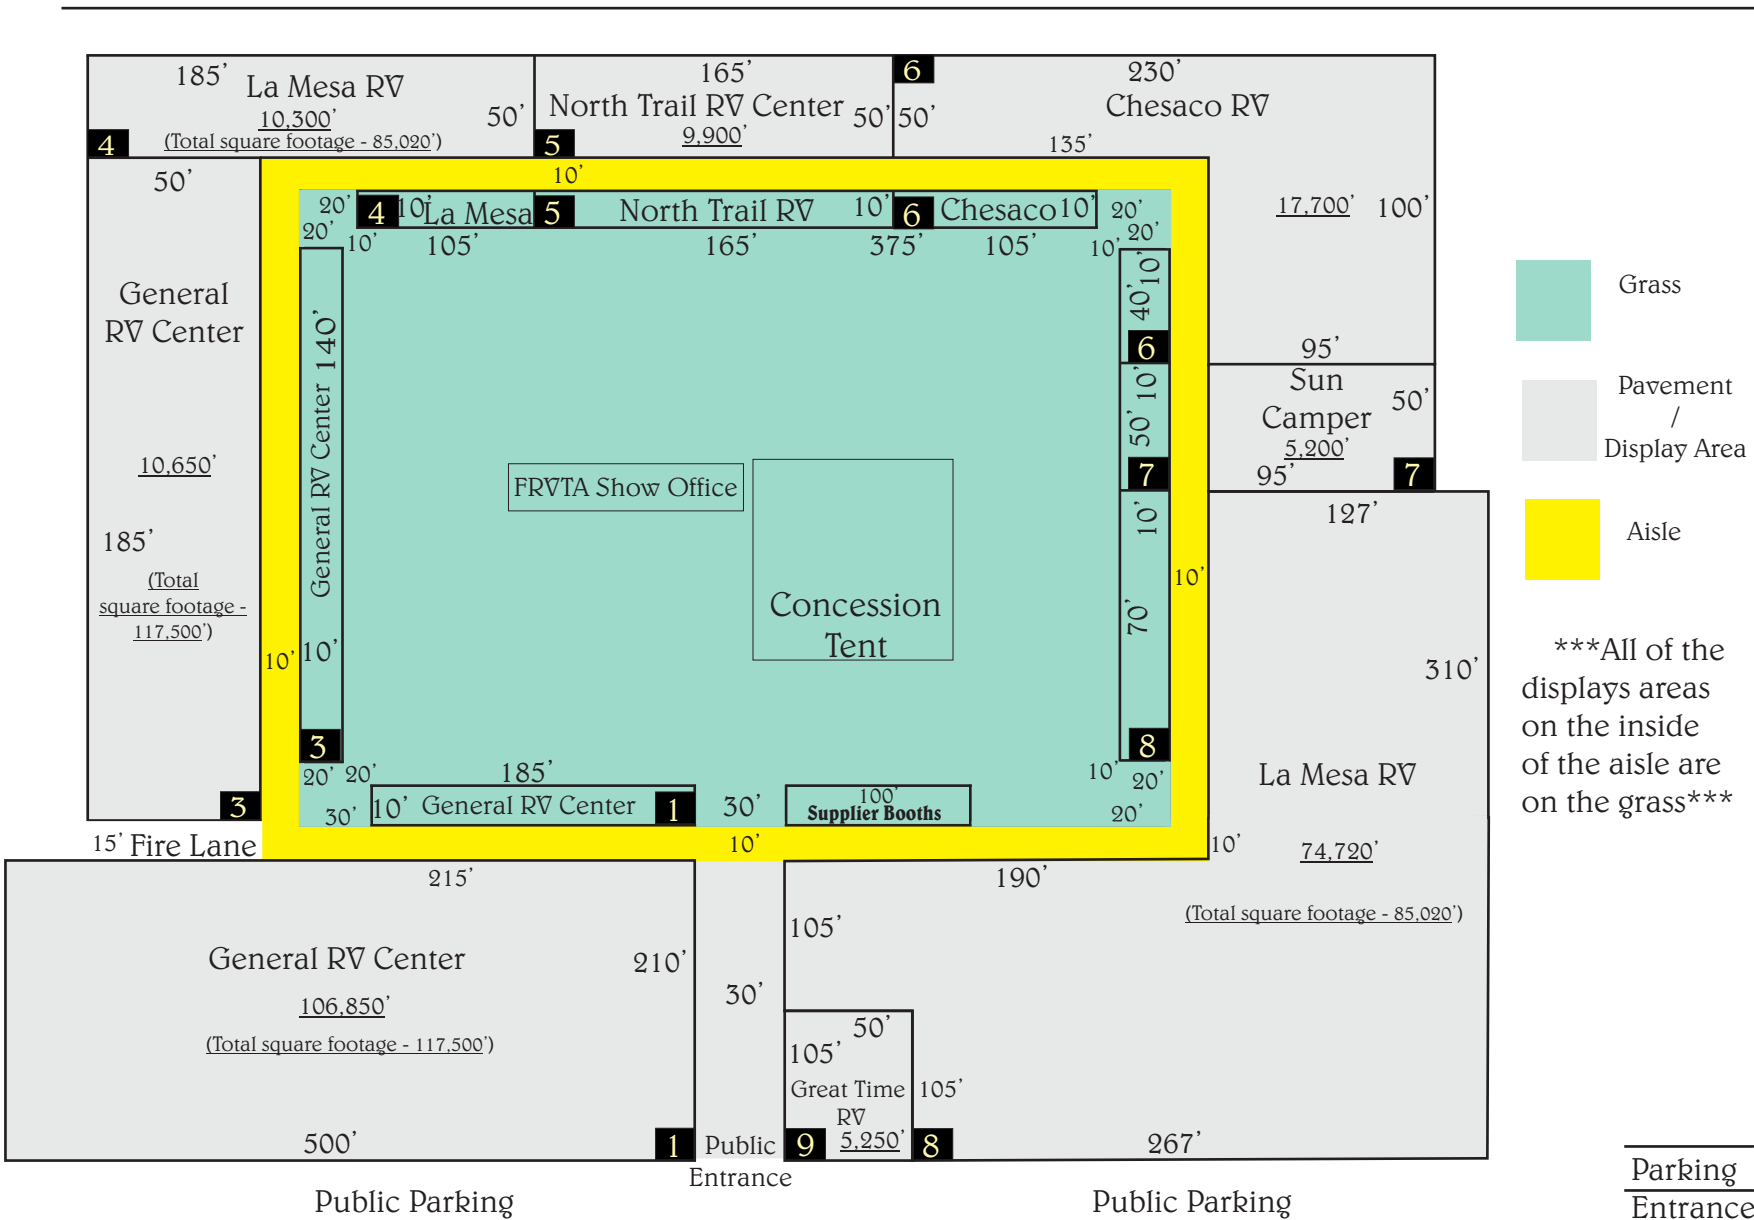

West Palm Beach RV Show

February 20 - 23, 2025

South Florida Fairgrounds

Sponsored by
Region 2

Total Square Footage = 240,570'

Southern Blvd.

As of 2/12/2025
Map NOT to Scale

- Grass
- Pavement / Display Area
- Aisle

All of the displays areas on the inside of the aisle are on the grass

Parking Entrance