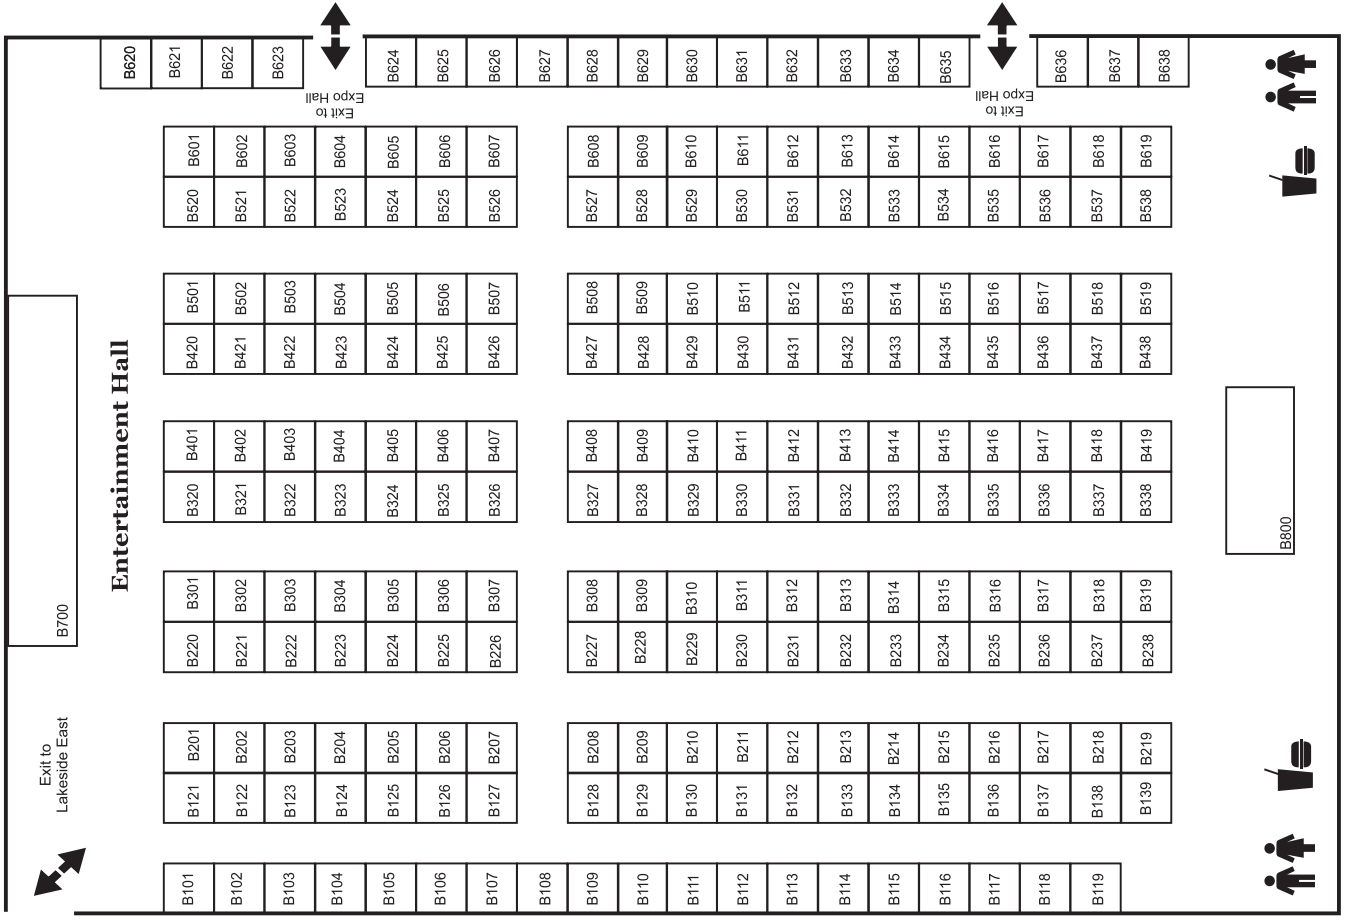

Supplier Building B