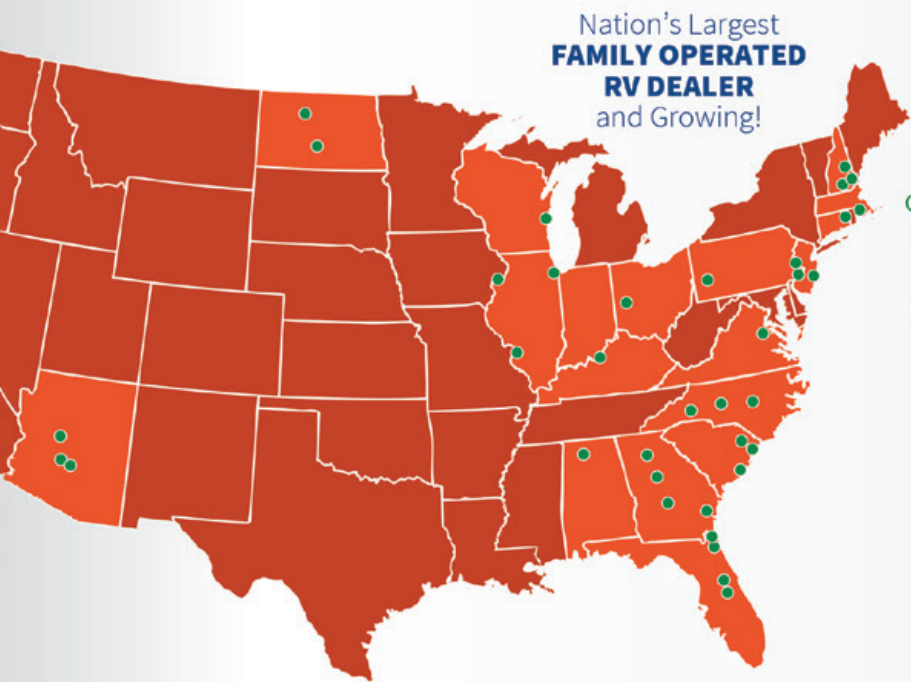

Nation's Largest
**FAMILY OPERATED
RV DEALER**
and Growing!

5 STAR SERVICE

Campers Inn RV is a **5 star service center**, which means we are prepared to address any service needs that may arise.

Campers Inn RV encourages you to leave us an honest review online with your favorite social network. Our management pays close attention to this feedback and it helps us fulfill our commitment to providing outstanding customer service.