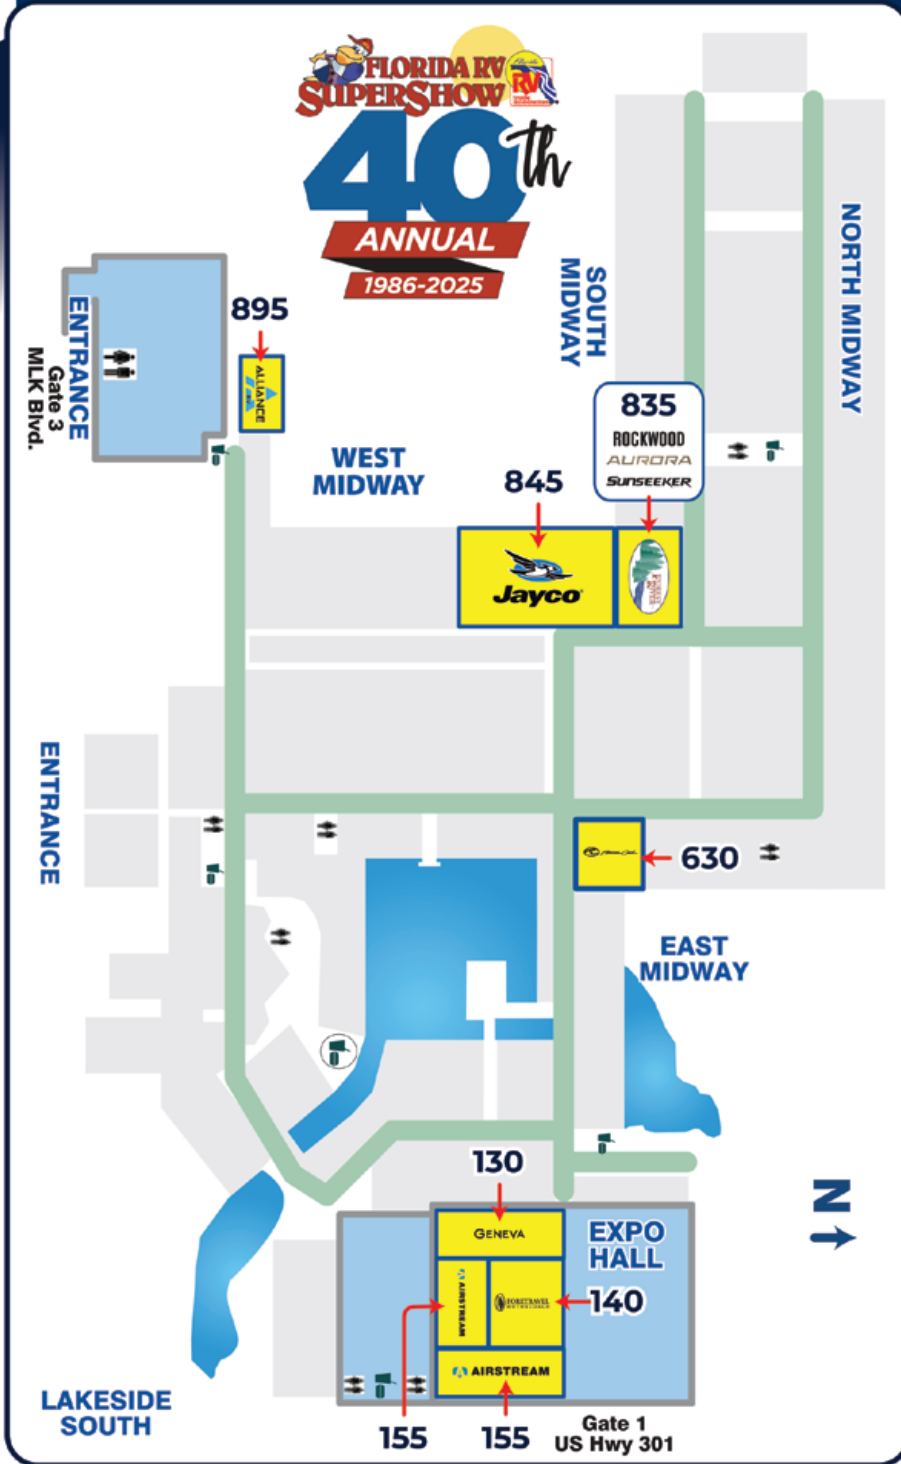

Visit Us And Save Thousands On Our Massive Selection

LARGEST SELECTION OF AMERICA'S PREMIUM BRANDS

Display #130 GENEVA

Display #140 FORETRAVEL MOTORCOACH

Display #155 AIRSTREAM

Display #630 American Coach

Display #845 JAYCO

Display #895 ALLIANCE RV

Display #835 AURORA ROCKWOOD SUNSEEKER

OVER 100 LOCATIONS
COAST-TO-COAST

BlueCompassRV.com