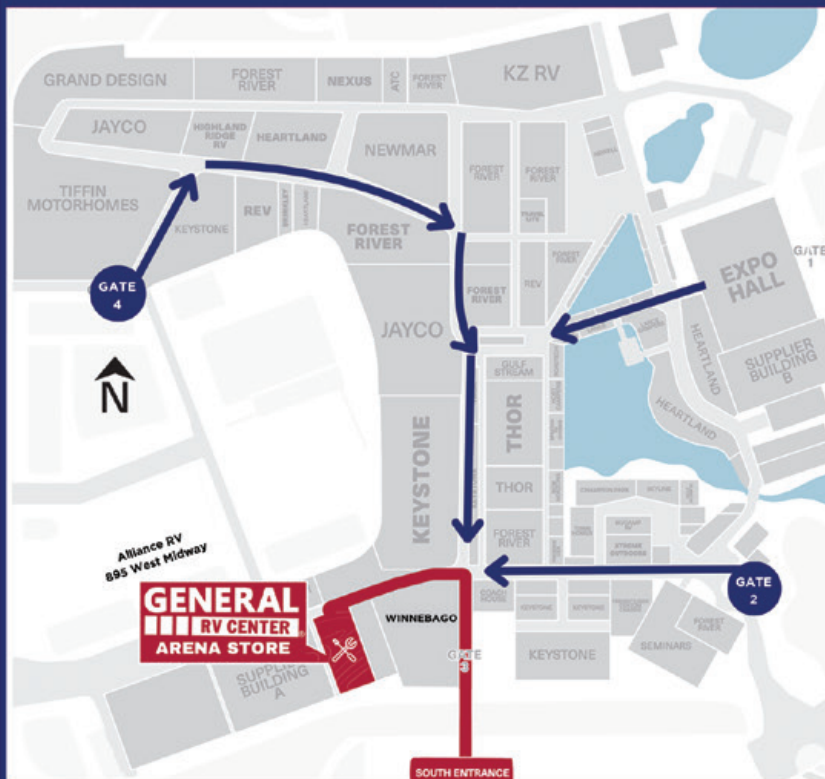

FLORIDA RV SUPERSHOW MAP

Scan the QR Code to Learn More and Shop Now!

Discover Blu Technology's innovative, patent-pending water filtration systems, designed to enhance water quality for RV enthusiasts and adventurers. Enjoy peace of mind with cleaner, safer water wherever your journey takes you.

See Us During the Florida RV SuperShow inside the **General RV Arena Store**