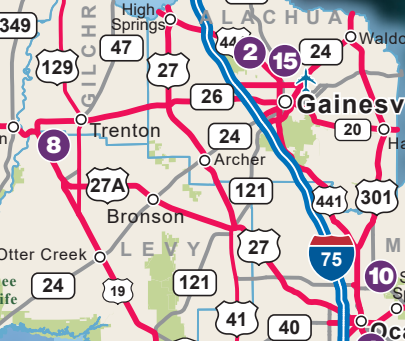

REGION

7

ALACHUA, CITRUS, DIXIE, GILCHRIST, HAMILTON, LAFAYETTE, LAKE, LEVY, MADISON, MARION, SUMTER, SUWANNEE AND TAYLOR COUNTIES

15 Dealers | 2 Manufacturer
23 RV Resorts & Campgrounds
1 Insurance | 5 Service Co.
5 Repairs | 8 Suppliers

1. **1** A TO Z RV SUPERCENTER
   352-203-4227
   7461 US Hwy 441 • Ocala, FL 34480
   www.atozrvs.com
2. **2** BLUE COMPASS RV
   386-462-3039
   12380 NW US Hwy 441 • Alachua, FL 32615
   www.bluecompassrv.com
3. **3** CAMPERS INN OF LEESBURG
   352-787-7744
   3230 US Hwy 27/441
   Fruitland Park, FL 34731
   www.campersinn.com
4. **4** CAMPERS INN OF OCALA
   352-622-7733 • 800-786-2252
   7677 S US Hwy 441 • Ocala, FL 34480
   www.campersinn.com
5. **5** CAMPING WORLD RV SALES OF OCALA
   352-342-9589 • 877-878-7662
   14200 S US Hwy 441 • Summerfield, FL 34491
   www.campingworldofocala.com
6. **6** COMO RV
   352-344-1411 • 866-344-1411
   1601 W Main St • Inverness, FL 34450
   www.comorv.com
7. **7** COMO RV
   352-628-1411 • 866-344-1411
   3335 S Suncoast Blvd • Homosassa, FL 34448
   www.comorv.com
8. **8** COUCH FAMILY RV, INC
   352-578-3000
   16215 SE US Hwy 19 • Cross City, FL 32628
   www.couchfamilyrv.com
9. **9** GENERAL RV CENTER
   352-653-1900
   13150 SW 16th Ave • Ocala, FL 34473
   www.generalrv.com
10. **10** HORSE VANS, LLC
    352-222-4332
    Ocala, FL 34479
    www.horsevans.com
11. **11** LAZYDAYS RV AT THE VILLAGES
    844-565-7140
    4505 Monaco Way • Wildwood, FL 34785
    www.lazydays.com
12. **12** NATURE COAST RV, INC
    352-795-7820
    9800 N Citrus Ave • Crystal River, FL 34428
    www.naturecoastrv.com
13. **13** OPTIMUM RV
    352-622-2886 • 877-551-1115
    7400 S US Highway 441 • Ocala, FL 34480
    www.optimumrv.com
14. **14** PPL MOTOR HOMES
    352-347-6157 • 800-755-4775
    14400 S US Hwy 441 • Summerfield, FL 34491
    www.pplmotorhomes.com
15. **15** SUNSHINE STATE RV
    352-337-0776
    3202 N Main St • Gainesville, FL 32609
    www.sunshinestatervs.com

Go RVing

West Central Florida