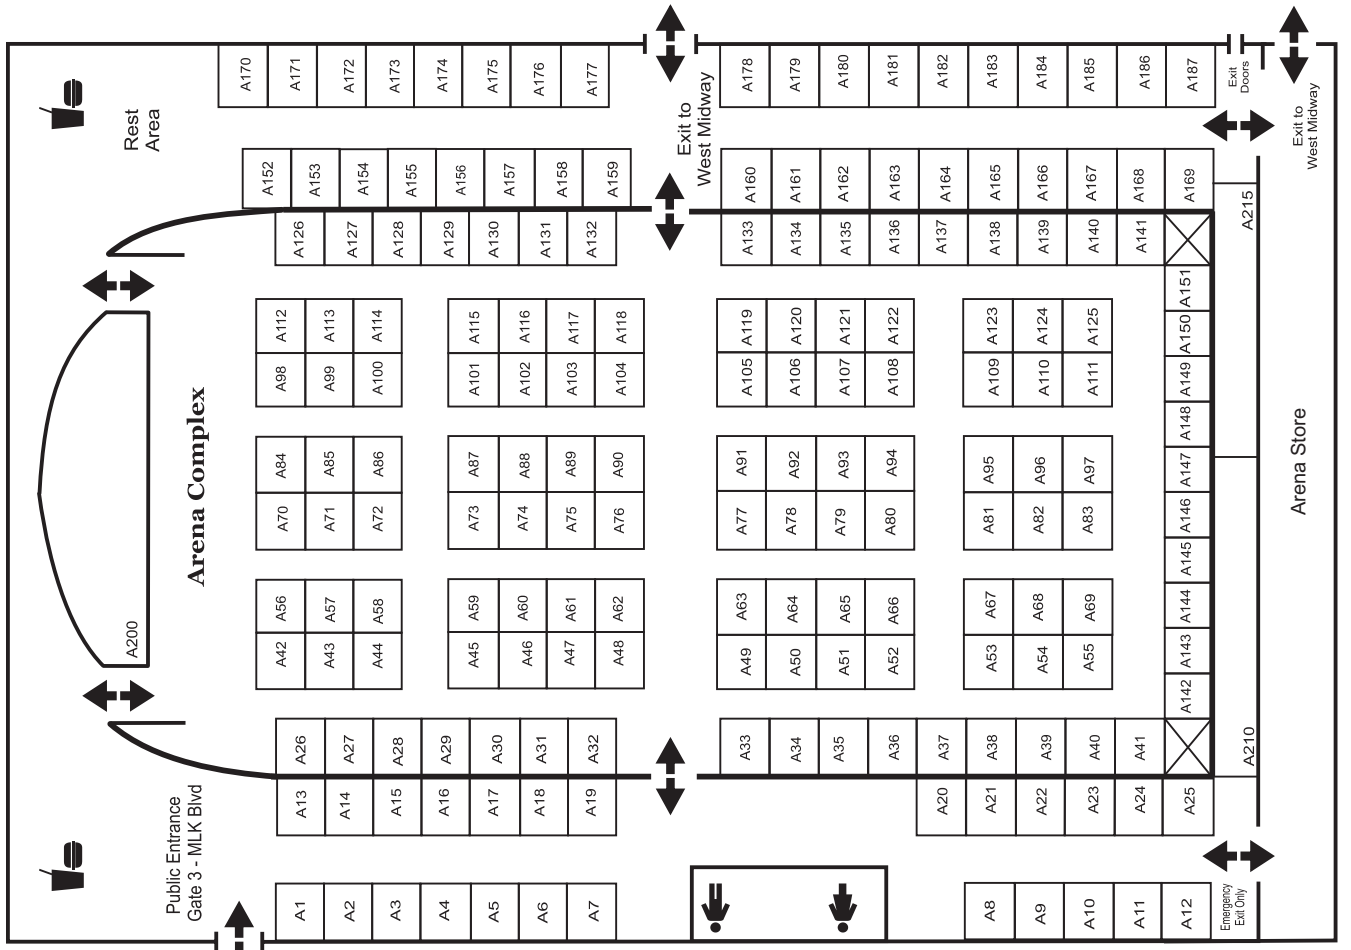

Supplier Building A